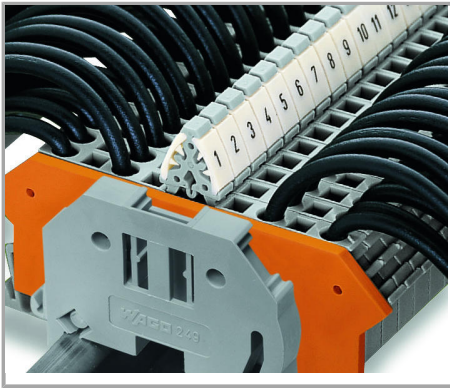

CAD/CAE-Data

CAE data

WSCAD Universe 209-128	URL	Download
------------------------	-----	----------

Installation Notes

Marking

Subject to changes. Please also observe the further product documentation!

Terminal block marking with double marker carriers (209-128) for terminal blocks with side marking