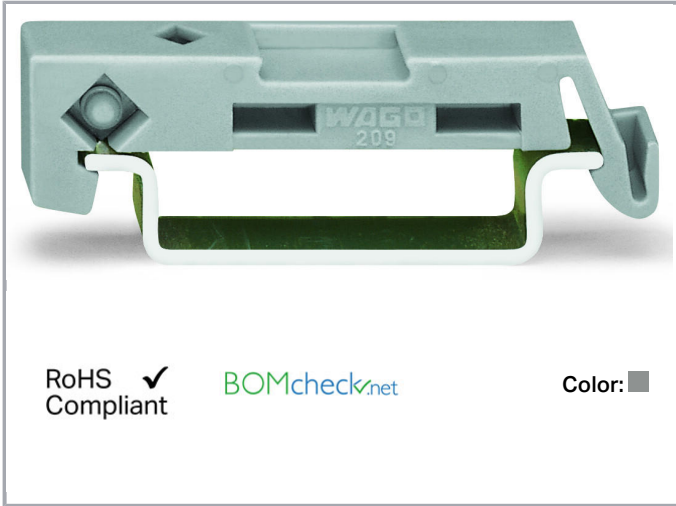

Data sheet | Item number: 209-137

Mounting adapter; can be used as end plate; 6.5 mm wide; gray

www.wago.com/209-137

RoHS Compliant

[BOMcheck.net](https://www.bomcheck.net)

Color:

Data

Technical Data

Main product function	Mounting Accessories
Type of mounting	DIN-35 rail

Geometrical Data

Width	6.5 mm / 0.256 inch
-------	---------------------

Material Data

Color	gray
Fire load	0.045 MJ
Weight	1.5 g

Commercial data