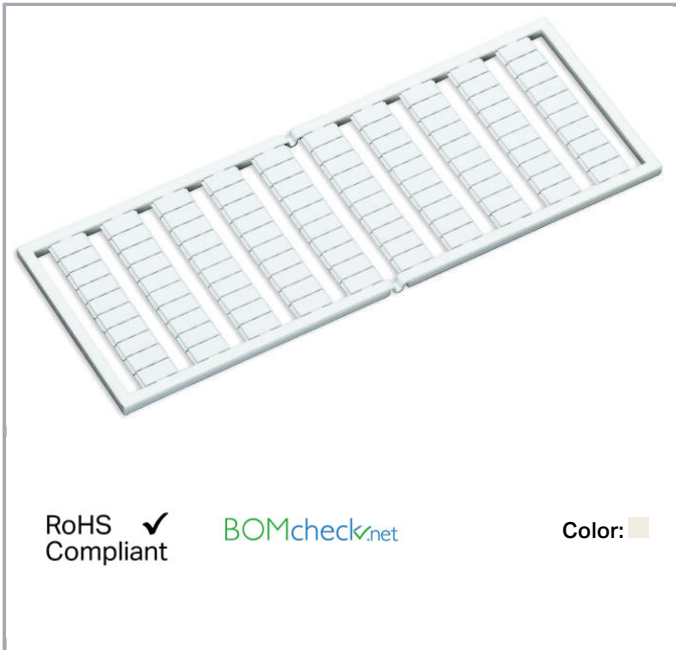

Data sheet | Item number: 209-404

WSB marking card; as card; MARKED; 59 / 60 (50 each); not stretchable;
Horizontal marking; snap-on type; white

www.wago.com/209-404

Data

Technical Data

Marking	59 / 60
Aufdruck_Anzahl	50
Printing direction	Horizontal marking
Color of marking	black
Marking type	Digits
Darstellung des Aufdrucks	same numbers per strip
Units per delivery form	10 strips with 10 markers per card

Geometrical Data

Marker/Strip width	5 mm
Marker width	5 mm

Material Data

Color	white
-------	-------

Subject to changes. Please also observe the further product documentation!

WAGO Kontakttechnik GmbH & Co. KG
Hansastr. 27
32423 Minden
Phone: +49571 887-0 | Fax: +49571 887-169
Email: info.de@wago.com | Web: www.wago.com