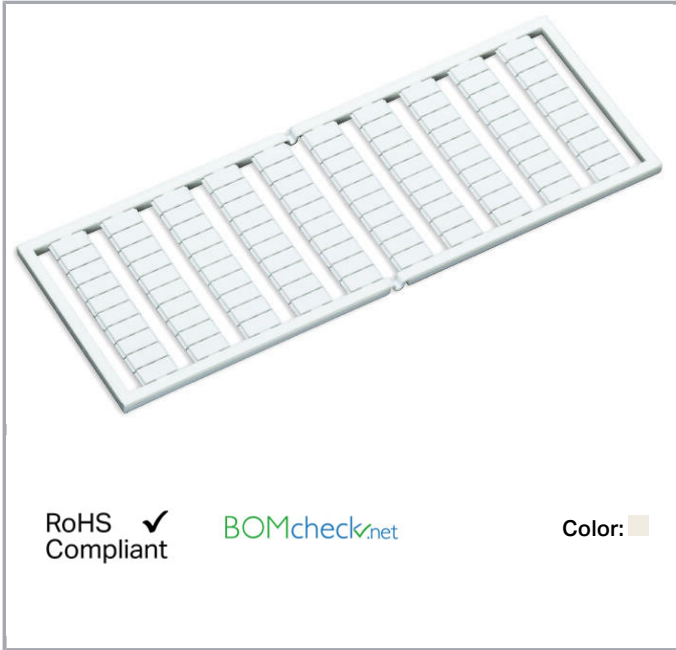

Data sheet | Item number: 209-407

WSB marking card; as card; MARKED; 65 / 66 (50 each); not stretchable;
Horizontal marking; snap-on type; white

www.wago.com/209-407

Data

Technical Data

Marking	65 / 66
Aufdruck_Anzahl	50
Printing direction	Horizontal marking
Color of marking	black
Marking type	Digits
Darstellung des Aufdrucks	same numbers per strip
Units per delivery form	10 strips with 10 markers per card

Geometrical Data

Marker/Strip width	5 mm
Marker width	5 mm

Material Data

Color	white
-------	-------

Subject to changes. Please also observe the further product documentation!

WAGO Kontakttechnik GmbH & Co. KG
Hansastr. 27
32423 Minden
Phone: +49571 887-0 | Fax: +49571 887-169
Email: info.de@wago.com | Web: www.wago.com