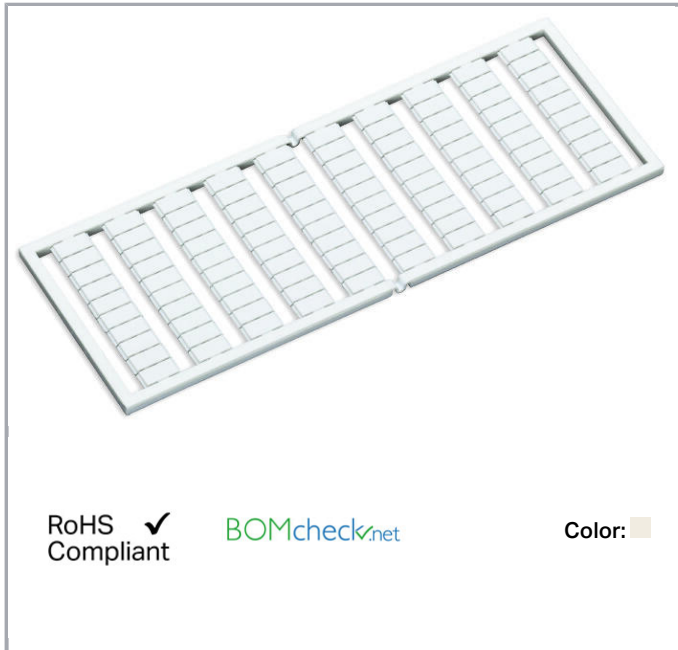

## Data sheet | Item number: 209-409

WSB marking card; as card; MARKED; 69 / 70 (50 each); not stretchable;  
Horizontal marking; snap-on type; white

[www.wago.com/209-409](http://www.wago.com/209-409)