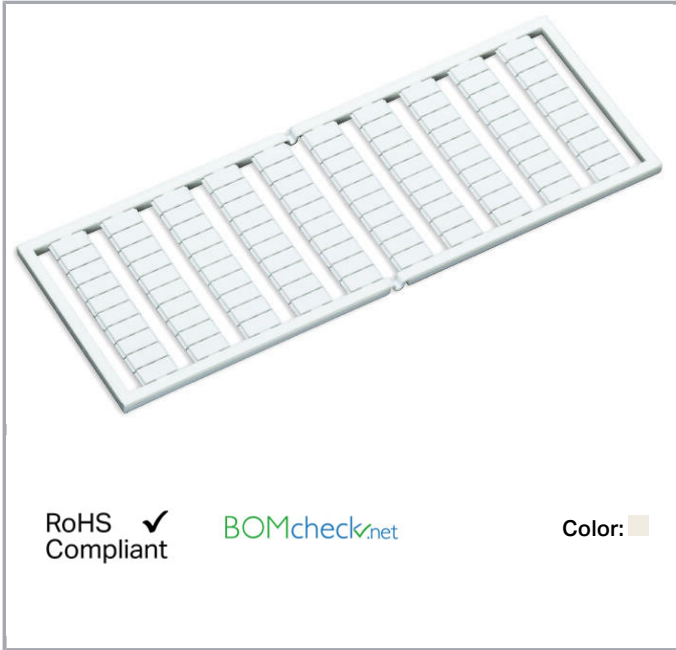

Data sheet | Item number: 209-424

WSB marking card; as card; MARKED; 99 / 100 (50 each); not stretchable;
Horizontal marking; snap-on type; white

www.wago.com/209-424

Data

Technical Data

Marking	99 / 100
Aufdruck_Anzahl	50
Printing direction	Horizontal marking
Color of marking	black
Marking type	Digits
Darstellung des Aufdrucks	same numbers per strip
Units per delivery form	10 strips with 10 markers per card

Geometrical Data

Marker/Strip width	5 mm
Marker width	5 mm

Material Data

Color	white
-------	-------

Subject to changes. Please also observe the further product documentation!

WAGO Kontakttechnik GmbH & Co. KG
Hansastr. 27
32423 Minden
Phone: +49571 887-0 | Fax: +49571 887-169
Email: info.de@wago.com | Web: www.wago.com