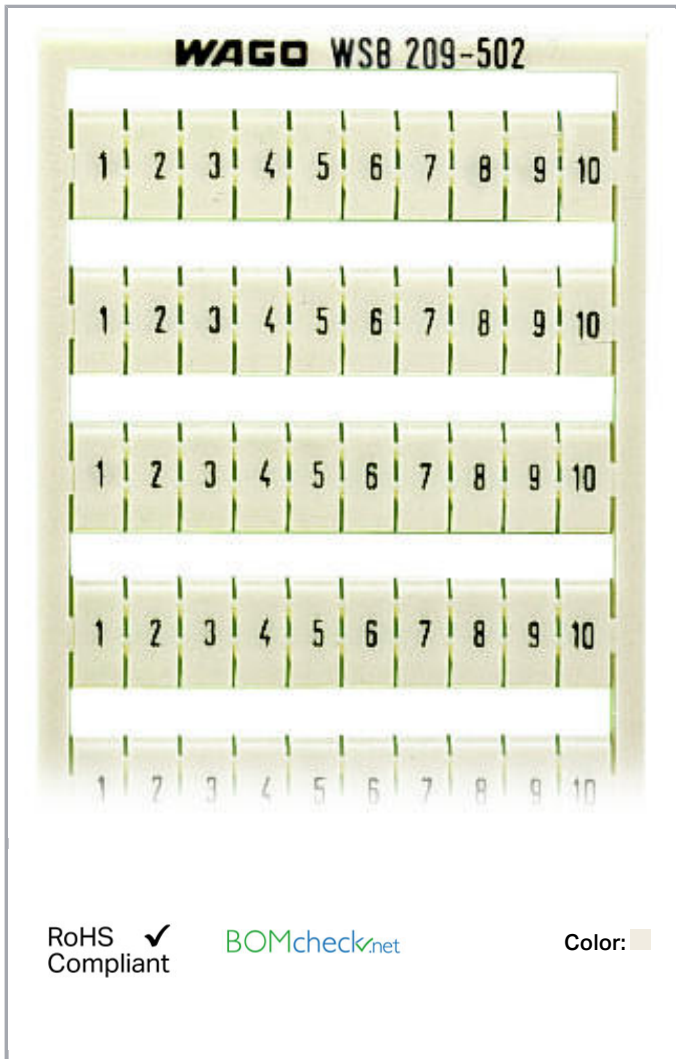

Data sheet | Item number: 209-502

WSB marking card; as card; MARKED; 1 ... 10 (10x); not stretchable;

Horizontal marking; snap-on type; white

www.wago.com/209-502

Data

Technical Data

Marking	1 ... 10
Aufdruck_Anzahl	10
Printing direction	Horizontal marking
Color of marking	black
Marking type	Digits

Do you have any questions about our products?
We are always happy to take your call at +49 (571) 887-44222.

Darstellung des Aufdrucks	consecutive numbers per strip
Units per delivery form	10 strips with 10 markers per card

Geometrical Data

Marker/Strip width	5 mm
Marker width	5 mm

Material Data

Color	white
Weight	7.8 g
Fire load	0.234 MJ

Commercial data

Product Group	2 (Terminal Block Accessories)
Packaging type	bag
Country of origin	DE
GTIN	4017332273008
Customs Tariff No.	49119900000