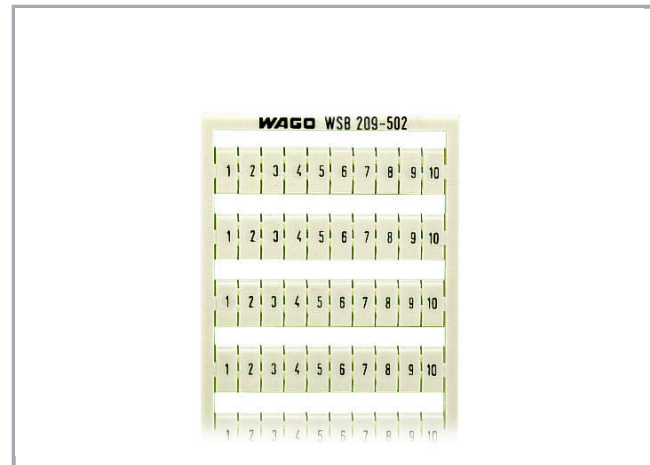

Data sheet | Item number: 209-502

WSB marking card; as card; MARKED; 1 ... 10 (10x); not stretchable;

Horizontal marking; snap-on type; white

www.wago.com/209-502

Data

Technical Data

Marking	1 ... 10
Aufdruck_Anzahl	10
Printing direction	Horizontal marking
Color of marking	black
Marking type	Digits

Do you have any questions about our products?
We are always happy to take your call at +49 (571) 887-44222.

Darstellung des Aufdrucks	consecutive numbers per strip
Units per delivery form	10 strips with 10 markers per card

Geometrical Data

Marker/Strip width	5 mm
Marker width	5 mm

Material Data

Color	white
Weight	7.8 g
Fire load	0.234 MJ

Commercial data

Product Group	2 (Terminal Block Accessories)
Packaging type	bag
Country of origin	DE
GTIN	4017332273008
Customs Tariff No.	49119900000