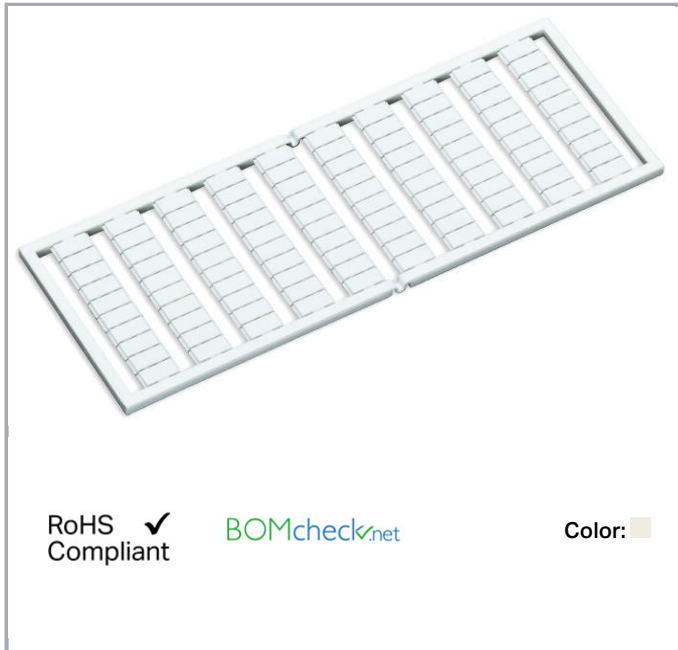

Data sheet | Item number: 209-508

WSB marking card; as card; MARKED; 101 ... 150 (2x); not stretchable;
Horizontal marking; snap-on type; white

www.wago.com/209-508

Data

Technical Data

Marking	101 ... 150
Aufdruck_Anzahl	2
Printing direction	Horizontal marking
Color of marking	black
Marking type	Digits
Darstellung des Aufdrucks	consecutive numbers per strip
Units per delivery form	10 strips with 10 markers per card

Geometrical Data

Marker/Strip width	5 mm
Marker width	5 mm

Material Data

Color	white
-------	-------

Subject to changes. Please also observe the further product documentation!

WAGO Kontakttechnik GmbH & Co. KG
Hansastr. 27
32423 Minden
Phone: +49571 887-0 | Fax: +49571 887-169
Email: info.de@wago.com | Web: www.wago.com