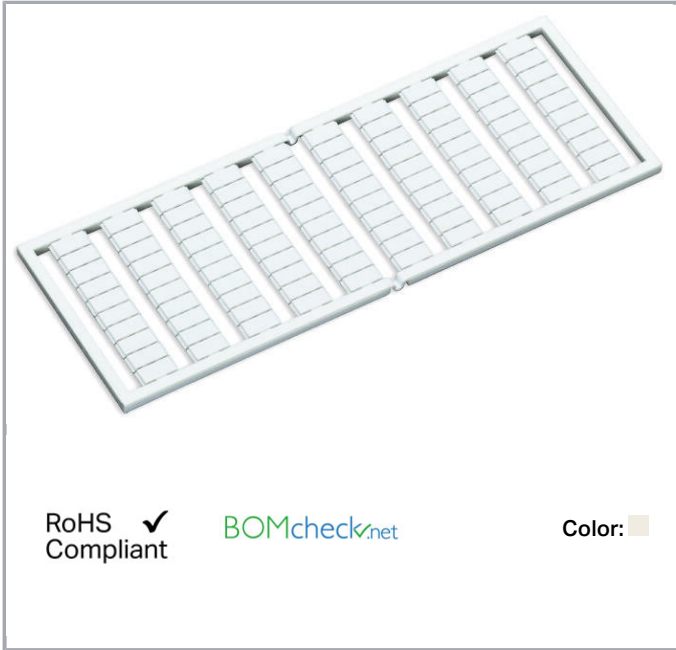

Data sheet | Item number: 209-509

WSB marking card; as card; MARKED; 151 ... 200 (2x); not stretchable;
Horizontal marking; snap-on type; white

www.wago.com/209-509

Data

Technical Data

Marking	151 ... 200
Aufdruck_Anzahl	2
Printing direction	Horizontal marking
Color of marking	black
Marking type	Digits
Darstellung des Aufdrucks	consecutive numbers per strip
Units per delivery form	10 strips with 10 markers per card

Geometrical Data

Marker/Strip width	5 mm
Marker width	5 mm

Material Data

Color	white
-------	-------

Subject to changes. Please also observe the further product documentation!

WAGO Kontakttechnik GmbH & Co. KG
Hansastr. 27
32423 Minden
Phone: +49571 887-0 | Fax: +49571 887-169
Email: info.de@wago.com | Web: www.wago.com