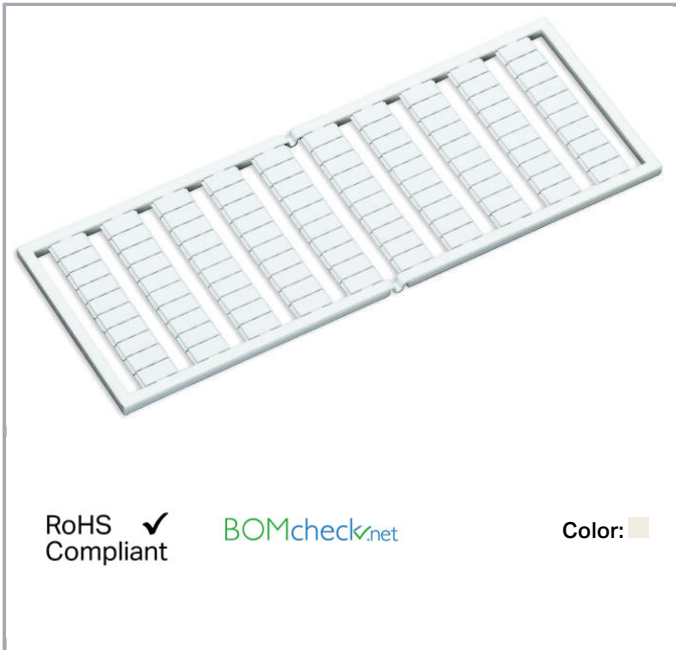

Data sheet | Item number: 209-512

WSB marking card; as card; MARKED; 401 ... 500 (1x); not stretchable;
Horizontal marking; snap-on type; white

www.wago.com/209-512

Data

Technical Data

Marking	401 ... 500
Aufdruck_Anzahl	1
Printing direction	Horizontal marking
Color of marking	black
Marking type	Digits
Darstellung des Aufdrucks	consecutive numbers per strip
Units per delivery form	10 strips with 10 markers per card

Geometrical Data

Marker/Strip width	5 mm
Marker width	5 mm

Material Data

Color	white
-------	-------

Subject to changes. Please also observe the further product documentation!

WAGO Kontakttechnik GmbH & Co. KG
Hansastr. 27
32423 Minden
Phone: +49571 887-0 | Fax: +49571 887-169
Email: info.de@wago.com | Web: www.wago.com