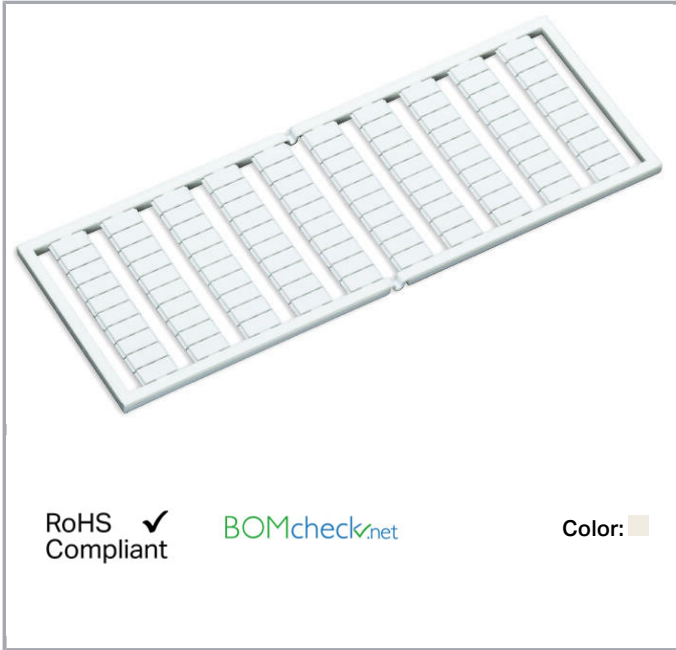

Data sheet | Item number: 209-515

WSB marking card; as card; MARKED; 701 ... 800 (1x); not stretchable;
Horizontal marking; snap-on type; white

www.wago.com/209-515

Data

Technical Data

| | |
|---------------------------|------------------------------------|
| Marking | 701 ... 800 |
| Aufdruck_Anzahl | 1 |
| Printing direction | Horizontal marking |
| Color of marking | black |
| Marking type | Digits |
| Darstellung des Aufdrucks | consecutive numbers per strip |
| Units per delivery form | 10 strips with 10 markers per card |