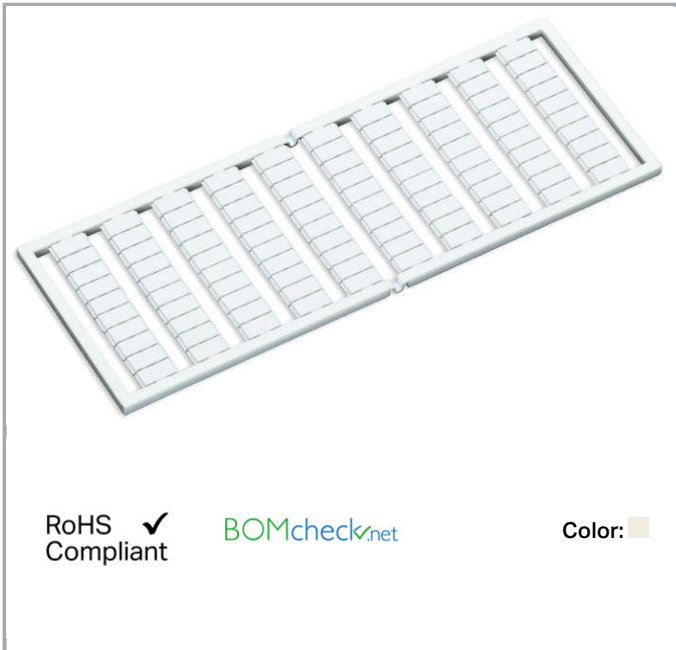

Data sheet | Item number: 209-521

WSB marking card; as card; MARKED; 7 / 8 (50 each); not stretchable;

Horizontal marking; snap-on type; white

www.wago.com/209-521

Data

Technical Data

Marking	7 / 8
Aufdruck_Anzahl	50
Printing direction	Horizontal marking
Color of marking	black
Marking type	Digits
Darstellung des Aufdrucks	same numbers per strip
Units per delivery form	10 strips with 10 markers per card

Geometrical Data

Marker/Strip width	5 mm
Marker width	5 mm

Material Data

Color	white
-------	-------

Subject to changes. Please also observe the further product documentation!

WAGO Kontakttechnik GmbH & Co. KG
Hansastr. 27
32423 Minden
Phone: +49571 887-0 | Fax: +49571 887-169
Email: info.de@wago.com | Web: www.wago.com