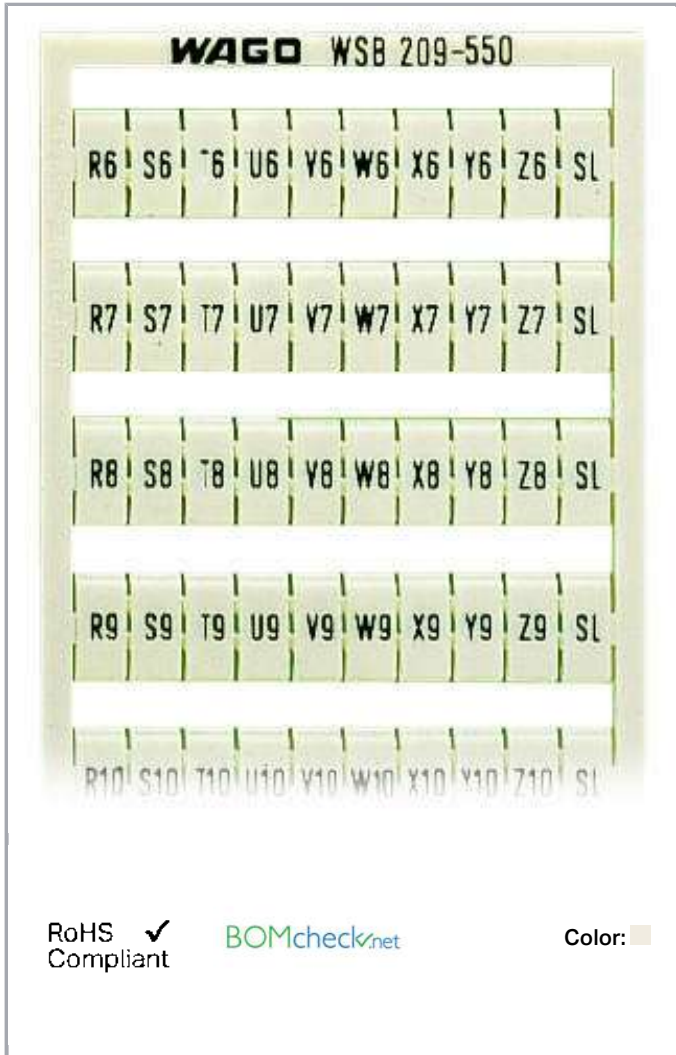

**Data sheet | Item number: 209-550**

WSB marking card; as card; MARKED; R6, S6, T6, ..., Y6, Z6, SL to R10, S10, T10, ..., Y10, Z10, SL (2 each); not stretchable; Horizontal marking; snap-on type; white

[www.wago.com/209-550](http://www.wago.com/209-550)

**Data**

**Technical Data**

Marking	R6, S6, T6, ..., Y6, Z6, SL to R10,S10, T10, ..., Y10, Z10, SL
Marking	R6, S6, T6, ..., Y6, Z6, SL to R10,S10, T10, ..., Y10, Z10, SL
Aufdruck_Anzahl	2
Printing direction	Horizontal marking
Color of marking	black

Do you have any questions about our products?  
We are always happy to take your call at +49 (571) 887-44222.

Marking type	Symbol
Darstellung des Aufdrucks	consecutive symbols per strip
Units per delivery form	10 strips with 10 markers per card

### Geometrical Data

Marker/Strip width	5 mm
Marker width	5 mm