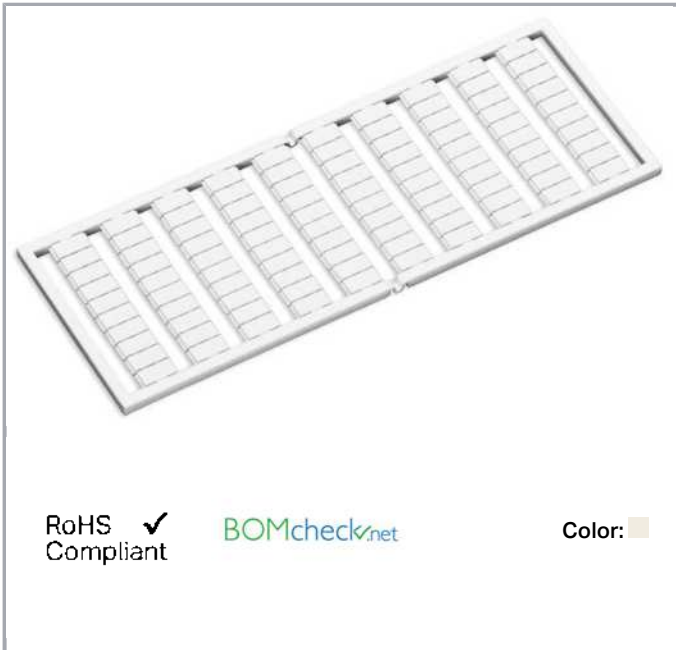

Data sheet | Item number: 209-571

WSB marking card; as card; MARKED; 71 ... 80 (10x); not stretchable;
Horizontal marking; snap-on type; white

www.wago.com/209-571

Data

Technical Data

Marking	71 ... 80
Aufdruck_Anzahl	10
Printing direction	Horizontal marking
Color of marking	black
Marking type	Digits
Darstellung des Aufdrucks	consecutive numbers per strip
Units per delivery form	10 strips with 10 markers per card

Geometrical Data

Marker/Strip width	5 mm
Marker width	5 mm

Material Data

Color	white
-------	-------

Subject to changes. Please also observe the further product documentation!

WAGO Kontakttechnik GmbH & Co. KG
Hansastr. 27
32423 Minden
Phone: +49571 887-0 | Fax: +49571 887-169
Email: info.de@wago.com | Web: www.wago.com

Do you have any questions about our products?
We are always happy to take your call at +49 (571) 887-44222.

Weight	7.8 g
Fire load	0.234 MJ

Commercial data

Product Group	2 (Terminal Block Accessories)
Packaging type	BOX
Country of origin	DE
GTIN	4017332273107
Customs Tariff No.	491 19900000