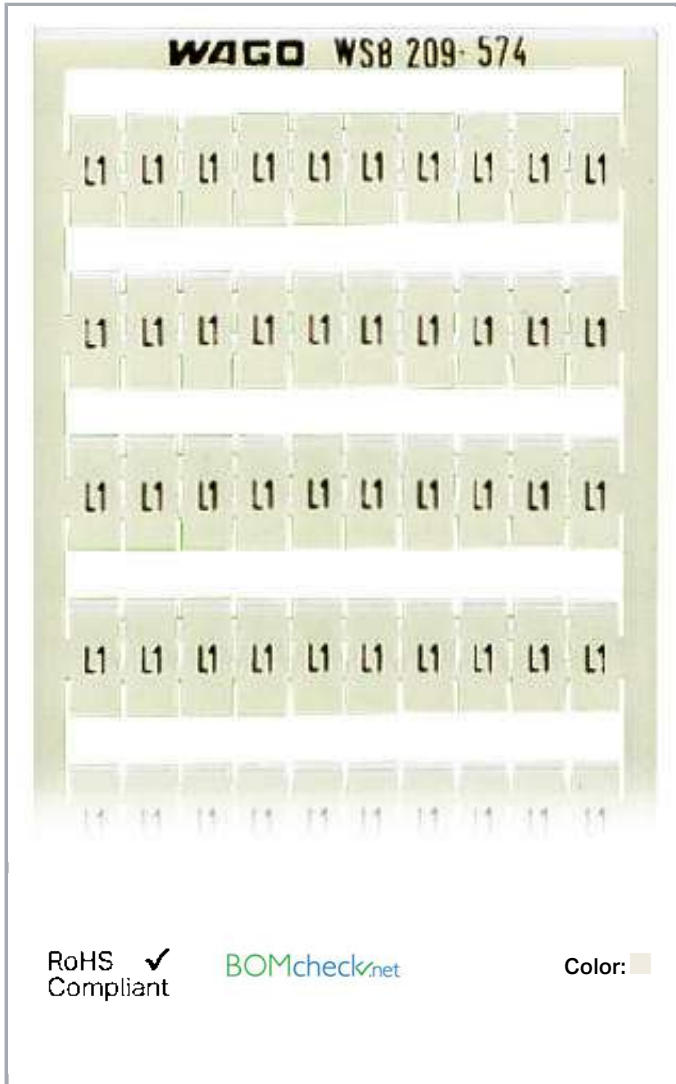

Data sheet | Item number: 209-574

WSB marking card; as card; MARKED; L1 (100x); not stretchable; Horizontal marking; snap-on type; white

www.wago.com/209-574

Data

Technical Data

Marking	L1
Aufdruck_Anzahl	100
Printing direction	Horizontal marking
Color of marking	black

Do you have any questions about our products?
We are always happy to take your call at +49 (571) 887-44222.

Marking type	Symbol
Darstellung des Aufdrucks	same symbols per strip
Units per delivery form	10 strips with 10 markers per card

Geometrical Data

Marker/Strip width	5 mm
Marker width	5 mm

Material Data

Color	white
Weight	7.8 g
Fire load	0.234 MJ

Commercial data

Product Group	2 (Terminal Block Accessories)
Packaging type	BOX
Country of origin	DE
GTIN	4017332428446
Customs Tariff No.	49119900000