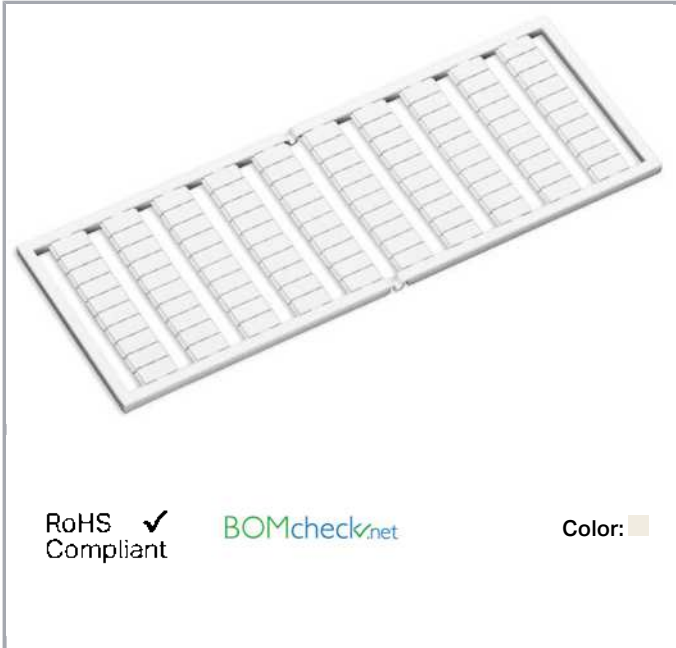

Data sheet | Item number: 209-579

WSB marking card; as card; MARKED; PEN (100x); not stretchable; Horizontal marking; snap-on type; white

www.wago.com/209-579

Data

Technical Data

| | |
|---------------------------|------------------------------------|
| Marking | PEN |
| Aufdruck_Anzahl | 100 |
| Printing direction | Horizontal marking |
| Color of marking | black |
| Marking type | Symbol |
| Darstellung des Aufdrucks | same symbols per strip |
| Units per delivery form | 10 strips with 10 markers per card |