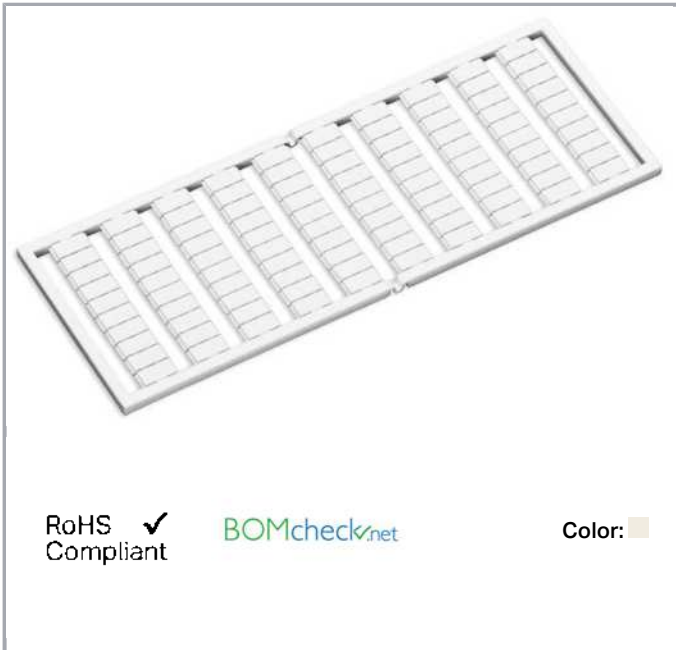

## Data sheet | Item number: 209-581

WSB marking card; as card; MARKED; R (100x); not stretchable; Horizontal marking; snap-on type; white

[www.wago.com/209-581](http://www.wago.com/209-581)