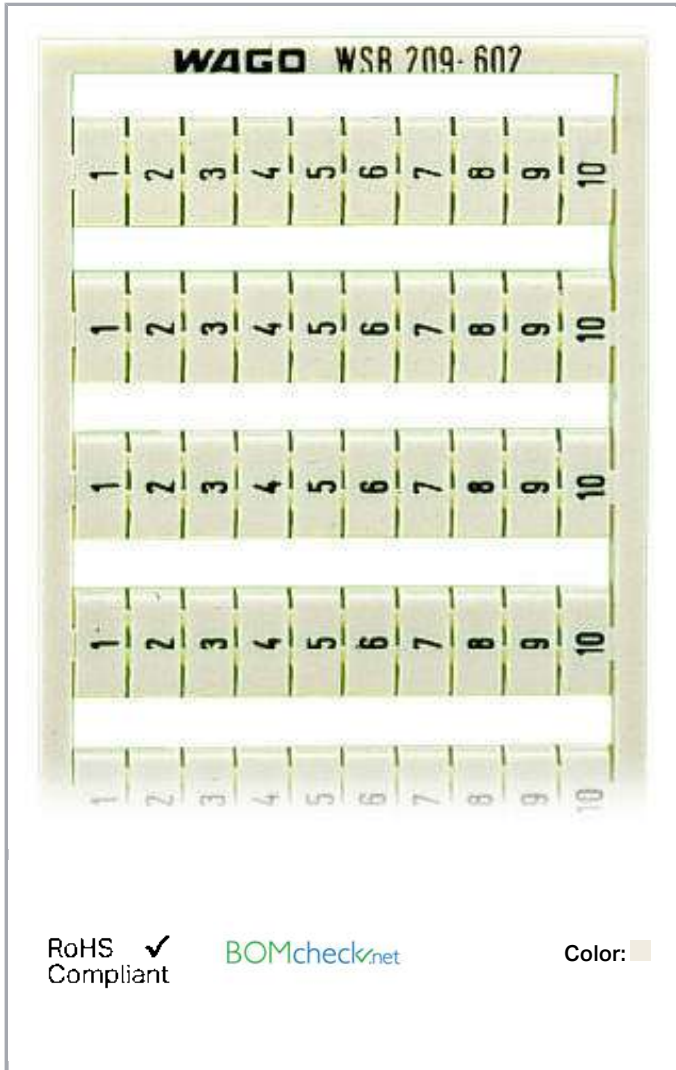

Data sheet | Item number: 209-602

WSB marking card; as card; MARKED; 1 ... 10 (10x); not stretchable; Vertical marking; snap-on type; white

www.wago.com/209-602

Data

Technical Data

Marking	1 ... 10
Aufdruck_Anzahl	10
Printing direction	Vertical marking
Color of marking	black
Marking type	Numbers

Do you have any questions about our products?
We are always happy to take your call at +49 (571) 887-44222.

Darstellung des Aufdrucks	consecutive numbers per strip
Units per delivery form	10 strips with 10 markers per card

Geometrical Data

Marker/Strip width	5 mm
Marker width	5 mm

Material Data

Color	white
Weight	7.8 g
Fire load	0.234 MJ

Commercial data

Product Group	2 (Terminal Block Accessories)
Packaging type	bag
Country of origin	DE
GTIN	4017332273381
Customs Tariff No.	49119900000