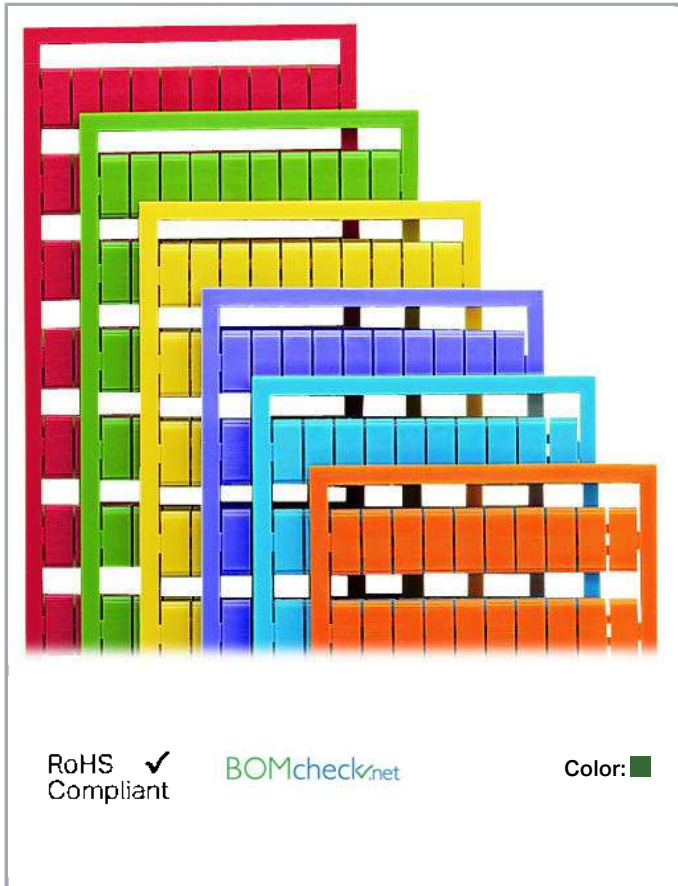

Data sheet | Item number: 209-608/000-023

WSB marking card; as card; MARKED; 101 ... 150 (2x); not stretchable;

Vertical marking; snap-on type; green

www.wago.com/209-608_000-023

Data

Technical Data

Marking	101 ... 150
Aufdruck_Anzahl	2
Printing direction	Vertical marking
Color of marking	black
Marking type	Digits
Darstellung des Aufdrucks	consecutive numbers per strip
Units per delivery form	10 strips with 10 markers per card

Do you have any questions about our products?
We are always happy to take your call at +49 (571) 887-44222.

Geometrical Data

Marker/Strip width	5 mm
Marker width	5 mm

Material Data

Color	green
Weight	8 g
Fire load	0.24 MJ