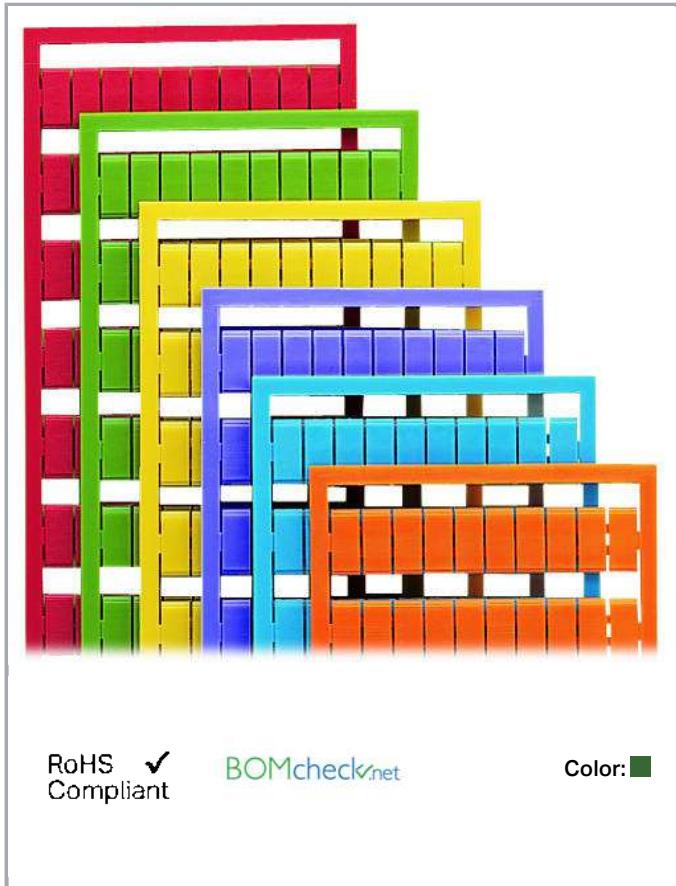

Data sheet | Item number: 209-612/000-023

WSB marking card; as card; MARKED; 401 ... 500 (1x); not stretchable;

Vertical marking; snap-on type; green

www.wago.com/209-612_000-023

Data

Technical Data

Marking	401 ... 500
Aufdruck_Anzahl	1
Printing direction	Vertical marking
Color of marking	black
Marking type	Digits
Darstellung des Aufdrucks	consecutive numbers per strip
Units per delivery form	10 strips with 10 markers per card

Do you have any questions about our products?
We are always happy to take your call at +49 (571) 887-44222.

Geometrical Data

Marker/Strip width	5 mm
Marker width	5 mm

Material Data

Color	green
Weight	8 g
Fire load	0.24 MJ