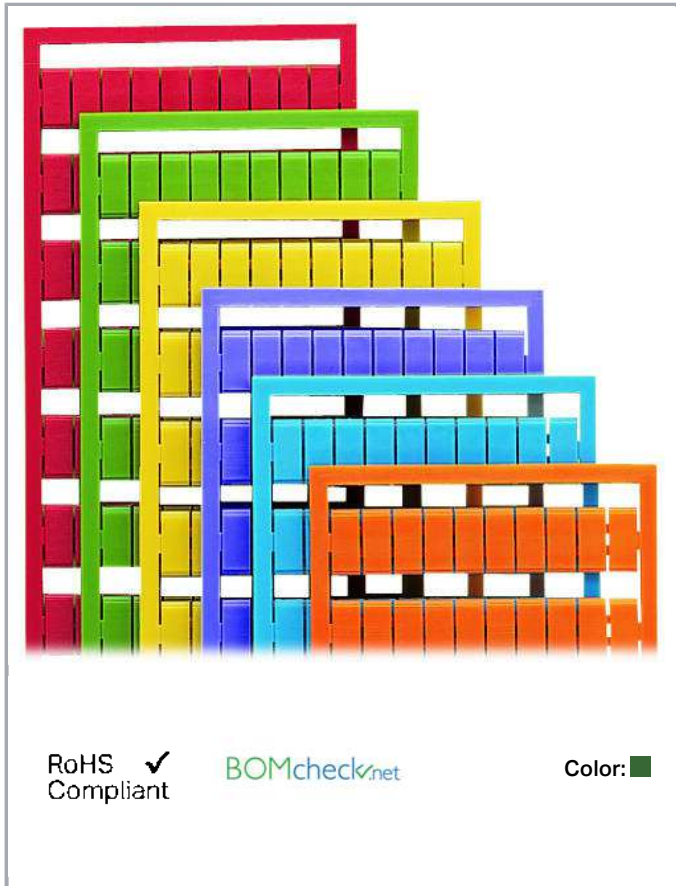

Data sheet | Item number: 209-615/000-023

WSB marking card; as card; MARKED; 701 ... 800 (1x); not stretchable;

Vertical marking; snap-on type; green

www.wago.com/209-615_000-023

RoHS Compliant

BOMcheck.net

Color: 

Data

Technical Data

Marking	701 ... 800
Aufdruck_Anzahl	1
Printing direction	Vertical marking
Color of marking	black
Marking type	Digits
Darstellung des Aufdrucks	consecutive numbers per strip
Units per delivery form	10 strips with 10 markers per card

Do you have any questions about our products?
We are always happy to take your call at +49 (571) 887-44222.

Geometrical Data

Marker/Strip width	5 mm
Marker width	5 mm

Material Data

Color	green
Weight	8 g
Fire load	0.24 MJ