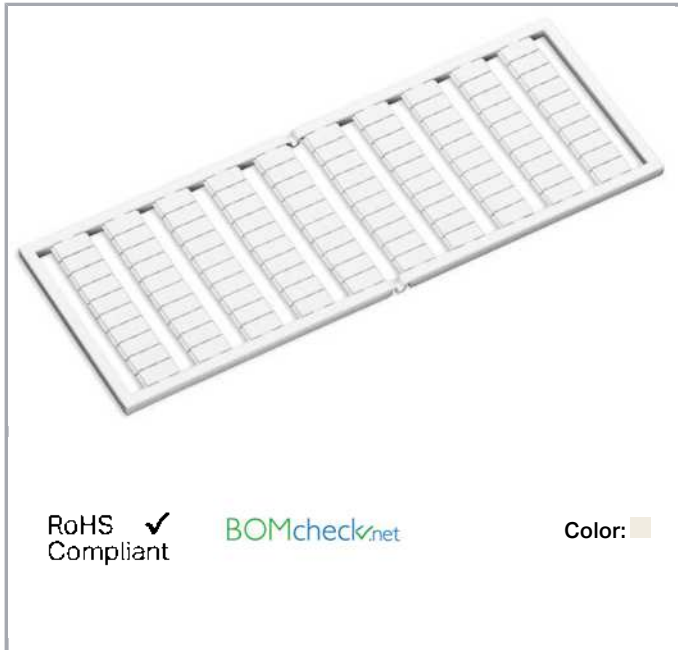

Data sheet | Item number: 209-620

WSB marking card; as card; MARKED; 5 / 6 (50 each); not stretchable;

Vertical marking; snap-on type; white

www.wago.com/209-620

Data

Technical Data

| | |
|---------------------------|------------------------------------|
| Marking | 5 / 6 |
| Aufdruck_Anzahl | 50 |
| Printing direction | Vertical marking |
| Color of marking | black |
| Marking type | Digits |
| Darstellung des Aufdrucks | same numbers per strip |
| Units per delivery form | 10 strips with 10 markers per card |