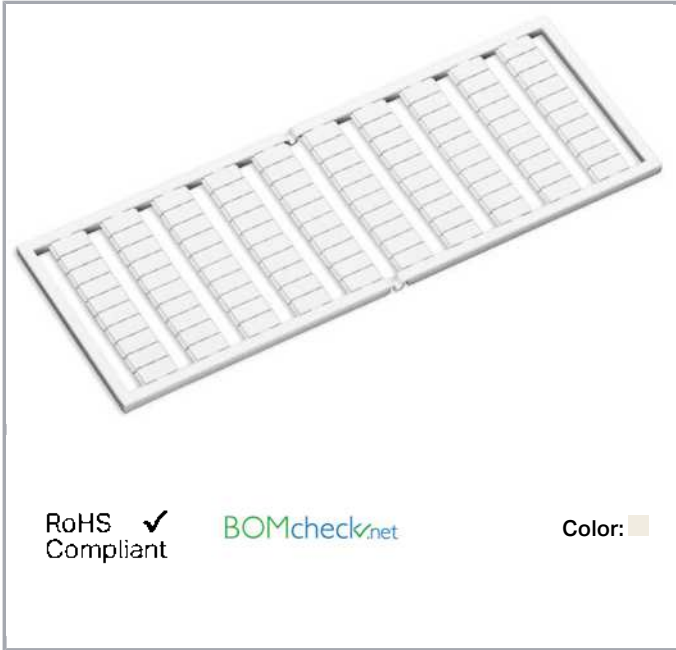

Data sheet | Item number: 209-640

WSB marking card; as card; MARKED; 45 / 46 (50 each); not stretchable;

Vertical marking; snap-on type; white

www.wago.com/209-640

Data

Technical Data

| | |
|---------------------------|------------------------------------|
| Marking | 45 / 46 |
| Aufdruck_Anzahl | 50 |
| Printing direction | Vertical marking |
| Color of marking | black |
| Marking type | Digits |
| Darstellung des Aufdrucks | same numbers per strip |
| Units per delivery form | 10 strips with 10 markers per card |

Geometrical Data

| | |
|--------------------|------|
| Marker/Strip width | 5 mm |
| Marker width | 5 mm |

Material Data

| | |
|-------|-------|
| Color | white |
|-------|-------|

Subject to changes. Please also observe the further product documentation!