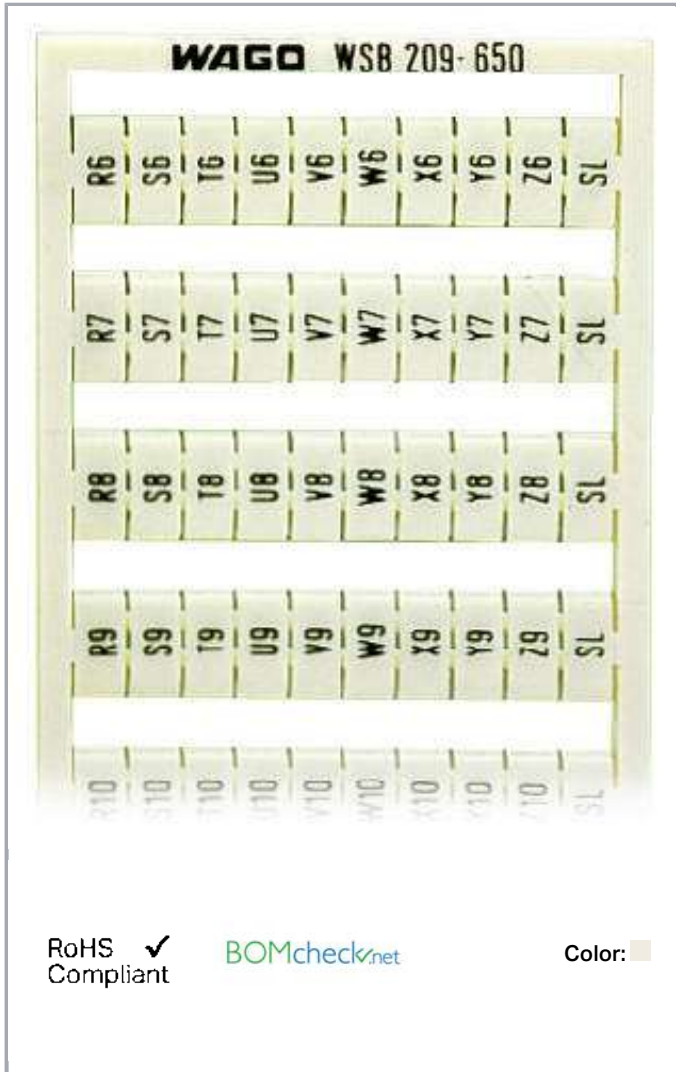

Data sheet | Item number: 209-650

WSB marking card; as card; MARKED; R6, S6, T6, ..., Y6, Z6, SL to R10, S10, T10, ..., Y10, Z10, SL (2 each); not stretchable; Vertical marking; snap-on type; white

www.wago.com/209-650

Data

Technical Data

Marking	R6, S6, T6, ..., Y6, Z6, SL to R10,S10, T10, ..., Y10, Z10, SL
Marking	R6, S6, T6, ..., Y6, Z6, SL to R10,S10, T10, ..., Y10, Z10, SL
Aufdruck_Anzahl	2
Printing direction	Vertical marking
Color of marking	black

Do you have any questions about our products?
We are always happy to take your call at +49 (571) 887-44222.

Marking type	Symbol
Darstellung des Aufdrucks	consecutive symbols per strip
Units per delivery form	10 strips with 10 markers per card

Geometrical Data

Marker/Strip width	5 mm
Marker width	5 mm

Material Data

Color	white
Weight	7.8 g
Fire load	0.234 MJ

Commercial data

Product Group	2 (Terminal Block Accessories)
Packaging type	BOX
Country of origin	DE
GTIN	4017332275088
Customs Tariff No.	4911990000