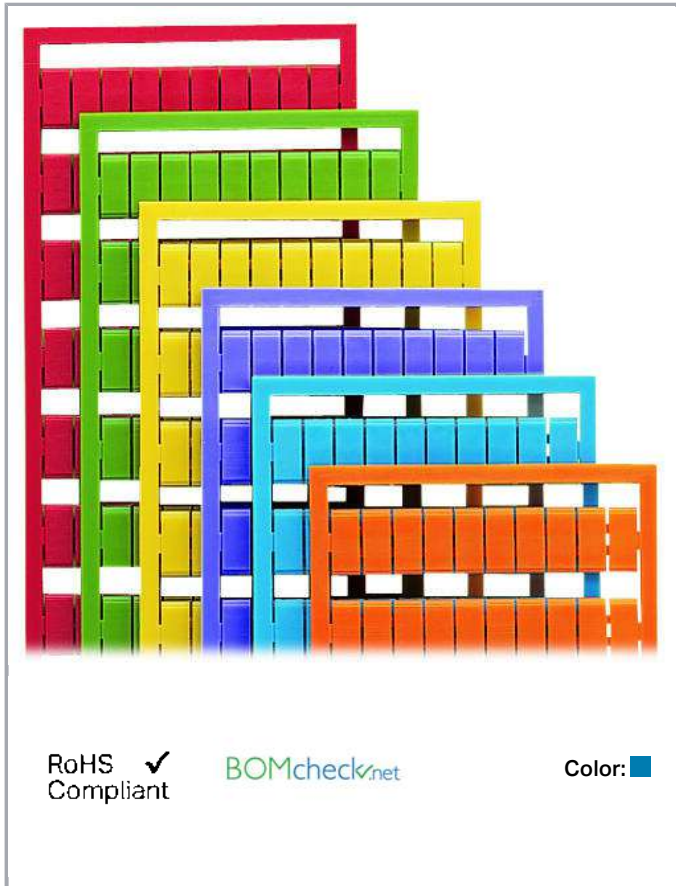

Data sheet | Item number: 209-650/000-006

WSB marking card; as card; MARKED; R6, S6, T6, ..., Y6, Z6, SL to R10, S10, T10, ..., Y10, Z10, SL (2 each); not stretchable; Vertical marking; snap-on type; blue

www.wago.com/209-650_000-006

Data

Technical Data

Marking	R6, S6, T6, ..., Y6, Z6, SL to R10,S10, T10, ..., Y10, Z10, SL
Marking	R6, S6, T6, ..., Y6, Z6, SL to R10,S10, T10, ..., Y10, Z10, SL
Aufdruck_Anzahl	2
Printing direction	Vertical marking
Color of marking	black
Marking type	Symbol
Darstellung des Aufdrucks	consecutive symbols per strip
Units per delivery form	10 strips with 10 markers per card

Do you have any questions about our products?
We are always happy to take your call at +49 (571) 887-44222.

Geometrical Data

Marker/Strip width	5 mm
Marker width	5 mm

Material Data

Color	blue
Weight	8 g
Fire load	0.24 MJ