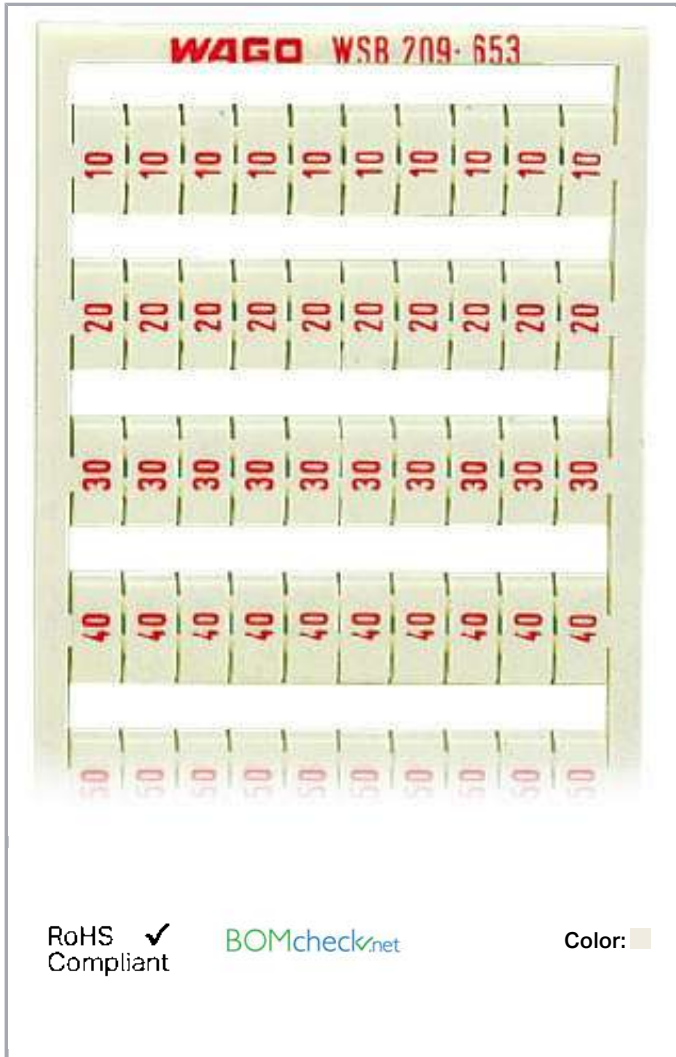

Data sheet | Item number: 209-653

WSB marking card; as card; MARKED; 10, 20 ... 50 (20 each); not stretchable;

Vertical marking; snap-on type; white

www.wago.com/209-653

Data

Technical Data

Marking	10, 20 ... 50
Aufdruck_Anzahl	20
Printing direction	Vertical marking
Color of marking	red
Marking type	Digits

Do you have any questions about our products?
We are always happy to take your call at +49 (571) 887-44222.

Darstellung des Aufdrucks	same numbers per strip
Units per delivery form	10 strips with 10 markers per card

Geometrical Data

Marker/Strip width	5 mm
Marker width	5 mm

Material Data

Color	white
Weight	7.8 g
Fire load	0.234 MJ

Commercial data

Product Group	2 (Terminal Block Accessories)
Packaging type	BOX
Country of origin	DE
GTIN	4017332274418
Customs Tariff No.	4911990000