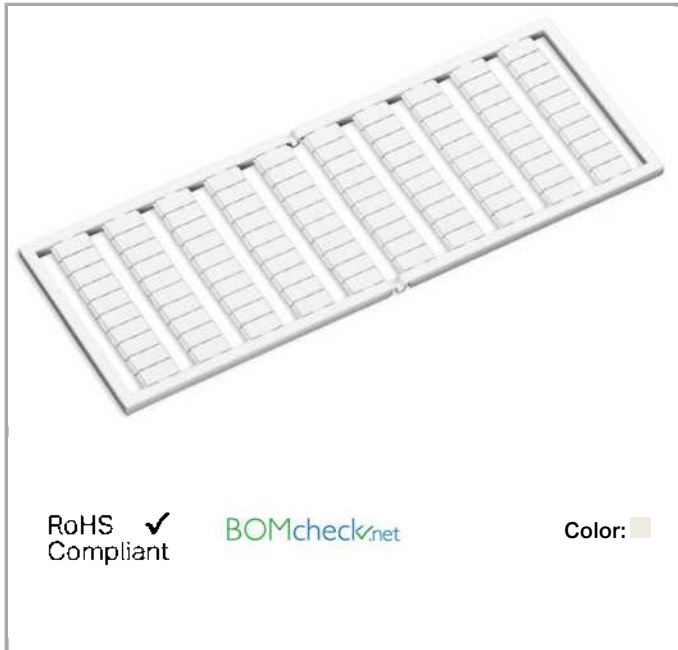

Data sheet | Item number: 209-664

WSB marking card; as card; MARKED; 910, 920 ... 1000 (10 each); not stretchable; Vertical marking; snap-on type; white

www.wago.com/209-664

Data

Technical Data

| | |
|---------------------------|------------------------------------|
| Marking | 910, 920 ... 1000 |
| Aufdruck_Anzahl | 10 |
| Printing direction | Vertical marking |
| Color of marking | red |
| Marking type | Digits |
| Darstellung des Aufdrucks | same numbers per strip |
| Units per delivery form | 10 strips with 10 markers per card |