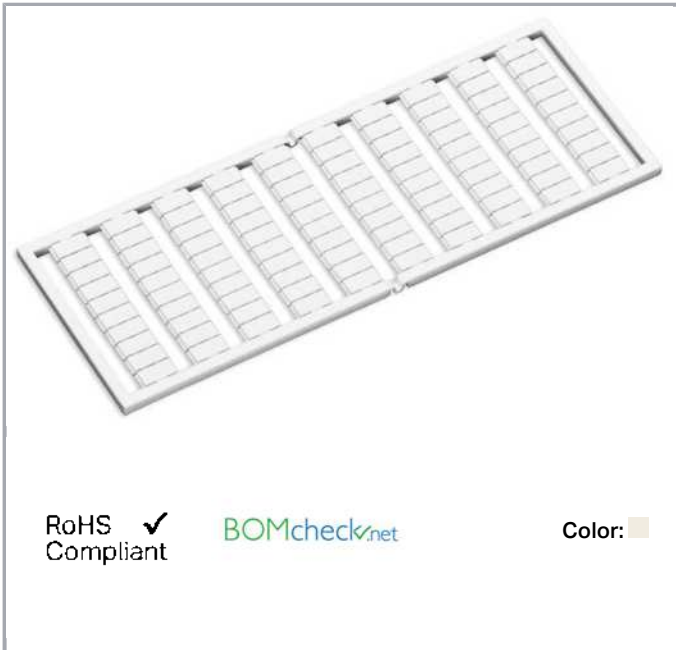

## Data sheet | Item number: 209-687

WSB marking card; as card; MARKED; U1, V1, W1, U1, V1, W1, U1, V1, W1,... (10x); not stretchable; Vertical marking; snap-on type; white

[www.wago.com/209-687](http://www.wago.com/209-687)

#### Technical Data

Marking	U1, V1, W1, U1, V1, W1, U1, V1, W1,...
Aufdruck_Anzahl	10
Printing direction	Vertical marking
Color of marking	black
Marking type	Symbol
Darstellung des Aufdrucks	consecutive symbols per strip
Units per delivery form	10 strips with 10 markers per card