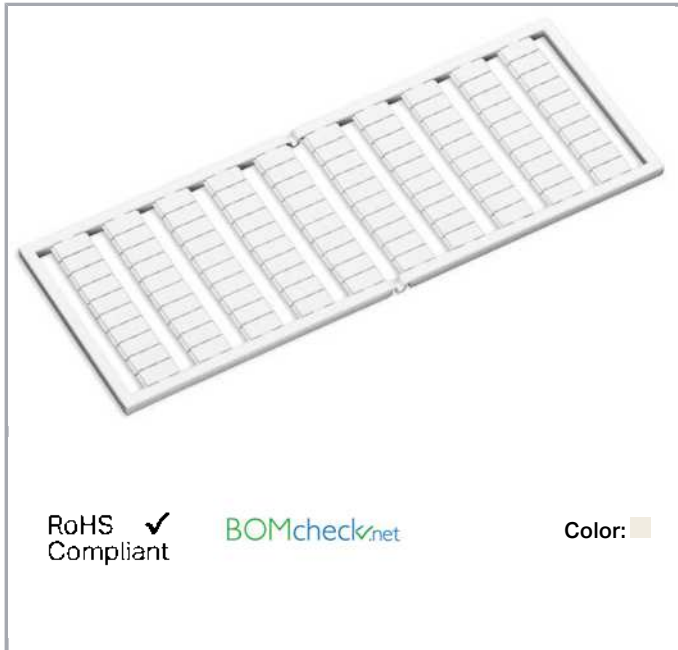

Data sheet | Item number: 209-696

WSB marking card; as card; MARKED; U4, V4, W4, U4, V4, W4, U4, V4, W4,...
(10x); not stretchable; Vertical marking; snap-on type; white

www.wago.com/209-696

Data

Technical Data

Marking	U4, V4, W4, U4, V4, W4, U4, V4, W4,...
Aufdruck_Anzahl	10
Printing direction	Vertical marking
Color of marking	black
Marking type	Symbol
Darstellung des Aufdrucks	consecutive symbols per strip
Units per delivery form	10 strips with 10 markers per card