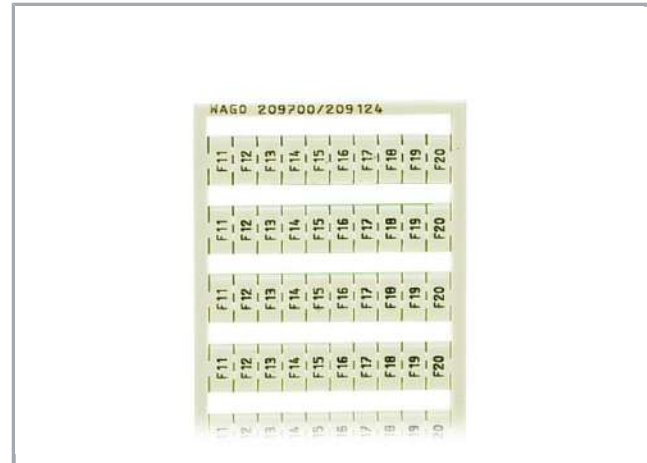

Data sheet | Item number: 209-700/209-124

WSB marking card; as card; MARKED; F11, ..., F20 (10x); not stretchable;

Vertical marking; snap-on type; white

www.wago.com/209-700_209-124

Data

Technical Data

Marking	F11, ..., F20
Aufdruck_Anzahl	10
Printing direction	Vertical marking
Color of marking	black
Marking type	Symbol

Do you have any questions about our products?
We are always happy to take your call at +49 (571) 887-44222.

Darstellung des Aufdrucks	consecutive symbols per strip
Units per delivery form	10 strips with 10 markers per card

Geometrical Data

Marker/Strip width	4 mm
Marker width	4 mm

Material Data

Color	white
Weight	5.3 g
Fire load	0.159 MJ

Commercial data

Product Group	2 (Terminal Block Accessories)
Packaging type	BOX
Country of origin	DE
GTIN	4017332037303
Customs Tariff No.	49119900000