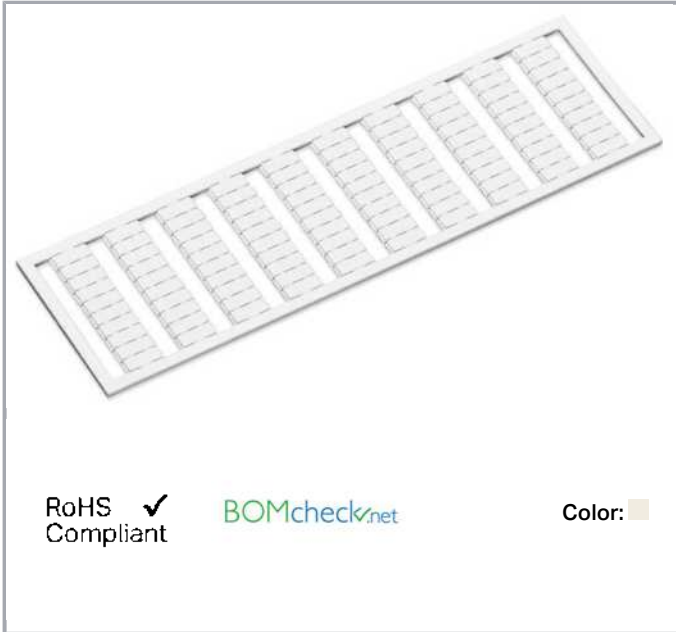

Data sheet | Item number: 209-716

WSB marking card; as card; MARKED; 801 ... 900 (1x); not stretchable;

Vertical marking; snap-on type; white

www.wago.com/209-716

Data

Technical Data

| | |
|---------------------------|------------------------------------|
| Marking | 801 ... 900 |
| Aufdruck_Anzahl | 1 |
| Printing direction | Vertical marking |
| Color of marking | black |
| Marking type | Digits |
| Darstellung des Aufdrucks | consecutive numbers per strip |
| Units per delivery form | 10 strips with 10 markers per card |