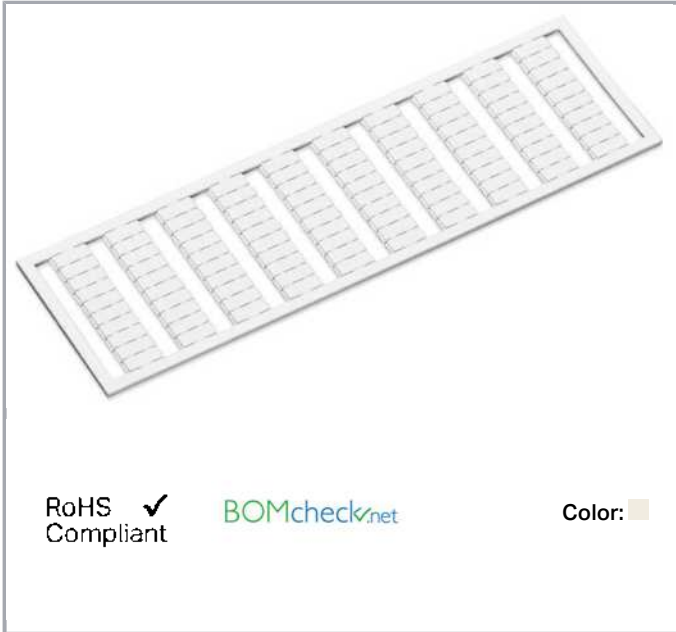

Data sheet | Item number: 209-721

WSB marking card; as card; MARKED; 7 / 8 (50 each); not stretchable;

Vertical marking; snap-on type; white

www.wago.com/209-721

Data

Technical Data

| | |
|---------------------------|------------------------------------|
| Marking | 7 / 8 |
| Aufdruck_Anzahl | 50 |
| Printing direction | Vertical marking |
| Color of marking | black |
| Marking type | Digits |
| Darstellung des Aufdrucks | same numbers per strip |
| Units per delivery form | 10 strips with 10 markers per card |