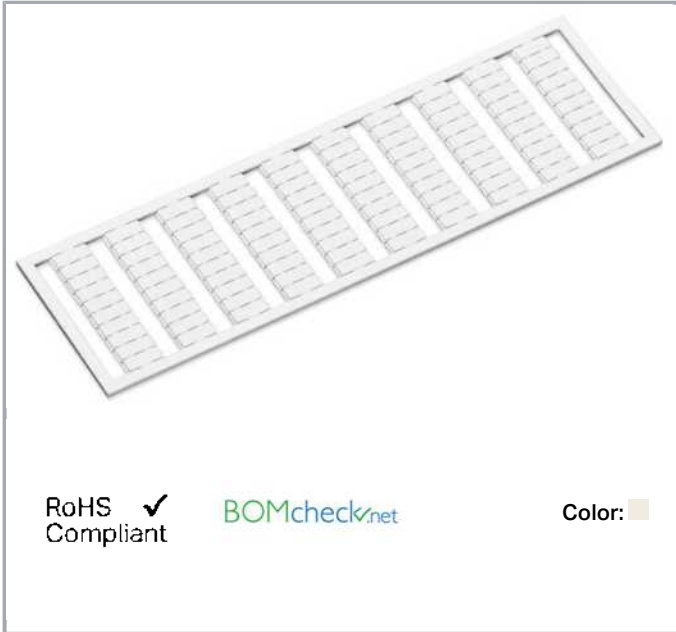

## Data sheet | Item number: 209-733

WSB marking card; as card; MARKED; 31 / 32 (50 each); not stretchable;

Vertical marking; snap-on type; white

[www.wago.com/209-733](http://www.wago.com/209-733)

#### Technical Data

Marking	31 / 32
Aufdruck_Anzahl	50
Printing direction	Vertical marking
Color of marking	black
Marking type	Digits
Darstellung des Aufdrucks	same numbers per strip
Units per delivery form	10 strips with 10 markers per card