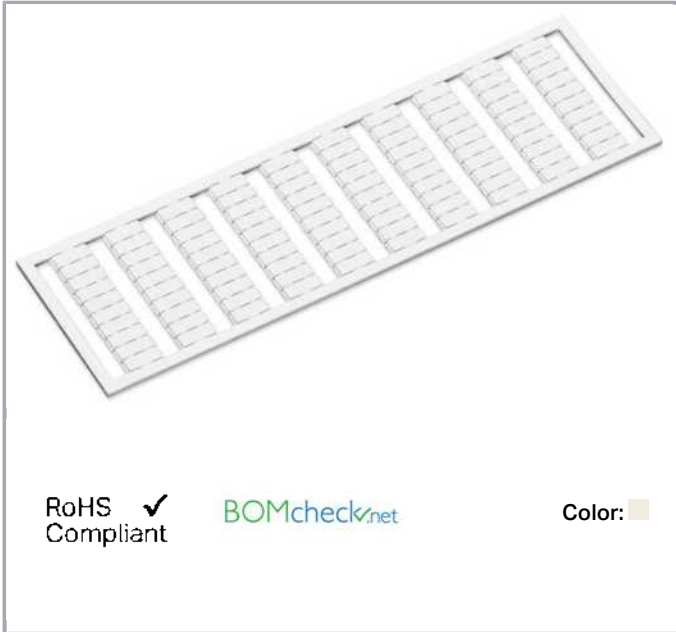

## Data sheet | Item number: 209-752

WSB marking card; as card; MARKED; +/- (50x); not stretchable; Vertical marking; snap-on type; white

[www.wago.com/209-752](http://www.wago.com/209-752)