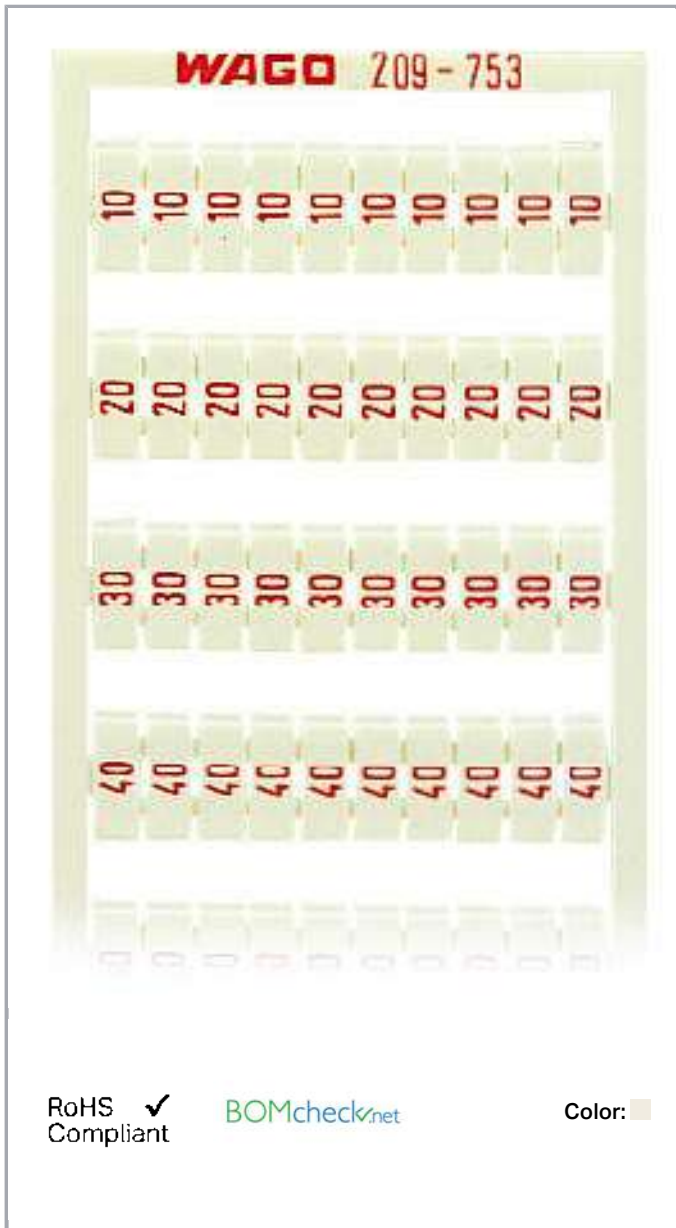

Data sheet | Item number: 209-753

WSB marking card; as card; MARKED; 10, 20 ... 50 (20 each); not stretchable;

Vertical marking; snap-on type; white

[www.wago.com/209-753](http://www.wago.com/209-753)

### Geometrical Data

Marker/Strip width	4 mm
Marker width	4 mm