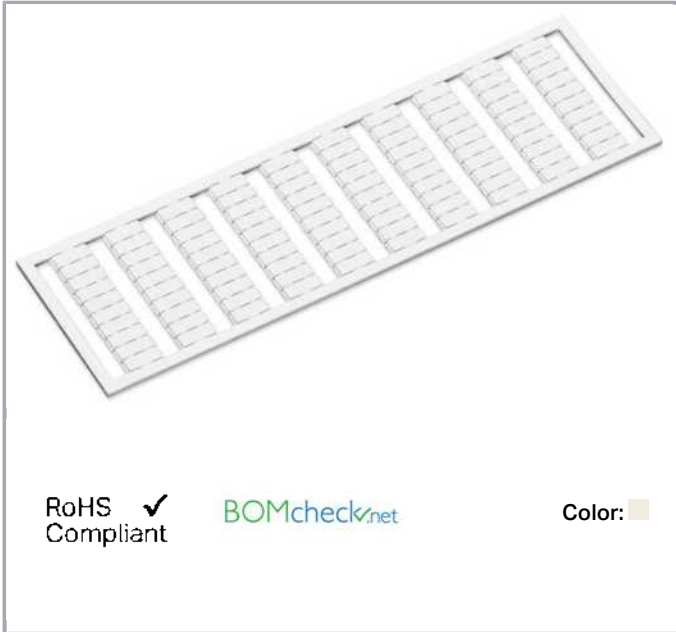

## Data sheet | Item number: 209-755

WSB marking card; as card; MARKED; 110, 120 ... 150 (20 each); not stretchable; Vertical marking; snap-on type; white

[www.wago.com/209-755](http://www.wago.com/209-755)