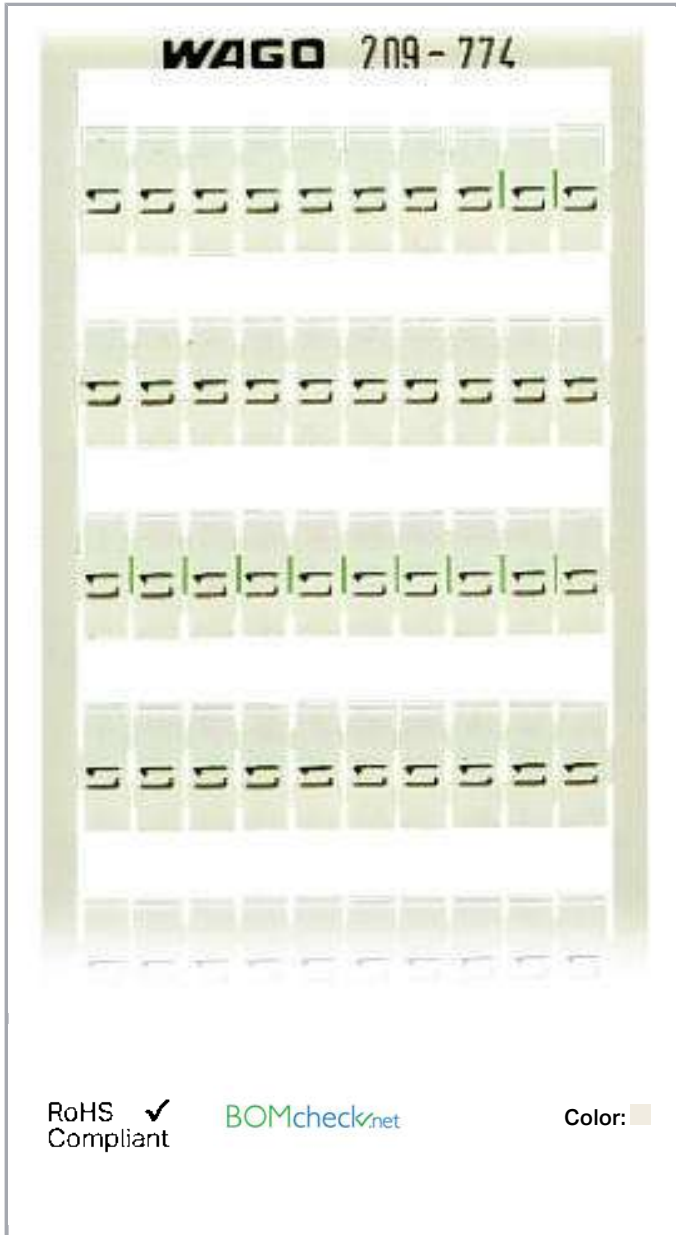

Data sheet | Item number: 209-774

WSB marking card; as card; MARKED; L1 (100x); not stretchable; Vertical marking; snap-on type; white

www.wago.com/209-774

Data

Technical Data

Marking

L1

Subject to changes. Please also observe the further product documentation!

| | |
|---------------------------|------------------------------------|
| Aufdruck_Anzahl | 100 |
| Printing direction | Vertical marking |
| Color of marking | black |
| Marking type | Symbol |
| Darstellung des Aufdrucks | same symbols per strip |
| Units per delivery form | 10 strips with 10 markers per card |

Geometrical Data

| | |
|--------------------|------|
| Marker/Strip width | 4 mm |
| Marker width | 4 mm |

Material Data

| | |
|-----------|----------|
| Color | white |
| Weight | 5.3 g |
| Fire load | 0.159 MJ |