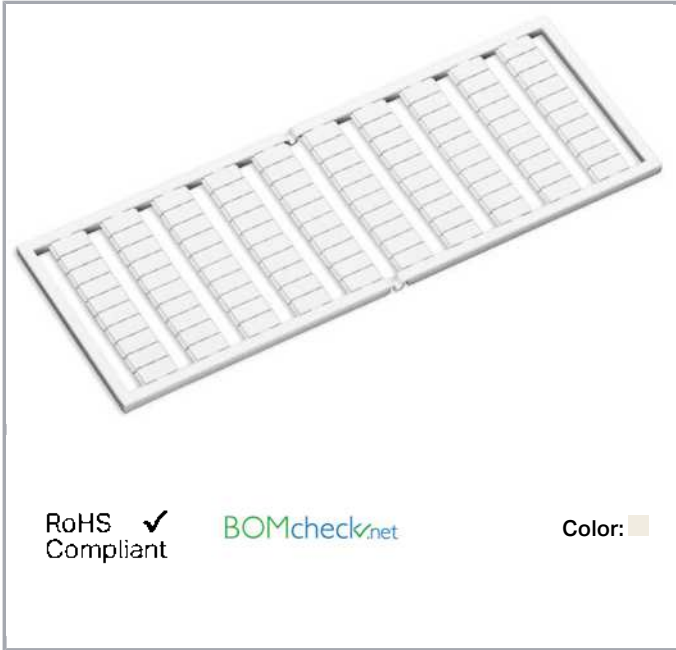

Data sheet | Item number: 209-902

WSB marking card; as card; MARKED; 1601 ... 1700 (1x); not stretchable;

Vertical marking; snap-on type; white

www.wago.com/209-902

Data

Technical Data

| | |
|---------------------------|------------------------------------|
| Marking | 1601 ... 1700 |
| Aufdruck_Anzahl | 1 |
| Printing direction | Vertical marking |
| Color of marking | black |
| Marking type | Digits |
| Darstellung des Aufdrucks | consecutive numbers per strip |
| Units per delivery form | 10 strips with 10 markers per card |

Geometrical Data

| | |
|--------------------|------|
| Marker/Strip width | 5 mm |
| Marker width | 5 mm |

Material Data

| | |
|-------|-------|
| Color | white |
|-------|-------|

Subject to changes. Please also observe the further product documentation!