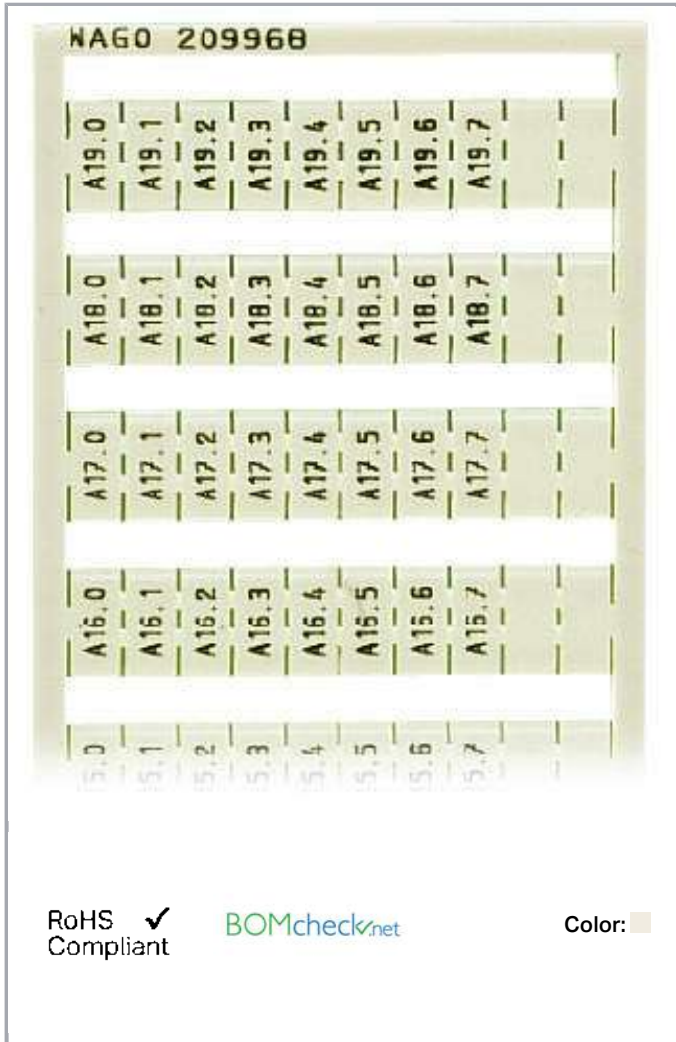

Data sheet | Item number: 209-968

WSB marking card; as card; MARKED; A10.0, A10.1, ..., A19.6, A19.7 (1 each); not stretchable; Vertical marking; snap-on type; white

www.wago.com/209-968

Data

Technical Data

| | |
|--------------------|---------------------------------|
| Marking | A10.0, A10.1, ..., A19.6, A19.7 |
| Aufdruck_Anzahl | 1 |
| Printing direction | Vertical marking |
| Color of marking | black |
| Marking type | Symbol |

Geometrical Data

| | |
|--------------------|------|
| Marker/Strip width | 5 mm |
| Marker width | 5 mm |

Material Data

| | |
|-----------|----------|
| Color | white |
| Weight | 7.8 g |
| Fire load | 0.234 MJ |