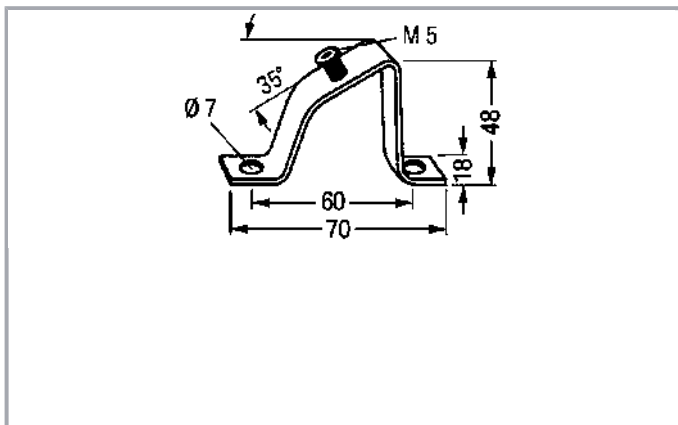

Data sheet | Item number: 210-148
Angled support bracket; without screw

www.wago.com/210-148

Data
Technical Data

Subject to changes. Please also observe the further product documentation!

WAGO Kontakttechnik GmbH & Co. KG
Hansastr. 27
32423 Minden
Phone: +49571 887-0 | Fax: +49571 887-169
Email: info.de@wago.com | Web: www.wago.com

Do you have any questions about our products?
We are always happy to take your call at +49 (571) 887-44222.

Main product function

Mounting Accessories

Geometrical Data

Width	18 mm / 0.709 inch
Height	48 mm / 1.89 inch
Depth	72 mm / 2.835 inch

Material Data

Weight	33 g
--------	------

Commercial data

Product Group	2 (Terminal Block Accessories)
Packaging type	BOX
Country of origin	IT
GTIN	4017332277198
Customs Tariff No.	73269098900

Counterpart

Compatible products

assembling

Item no.: 210-149

Screw M 5 x 8; for angled support bracket

www.wago.com/210-149

Downloads

Documentation

Bid Text