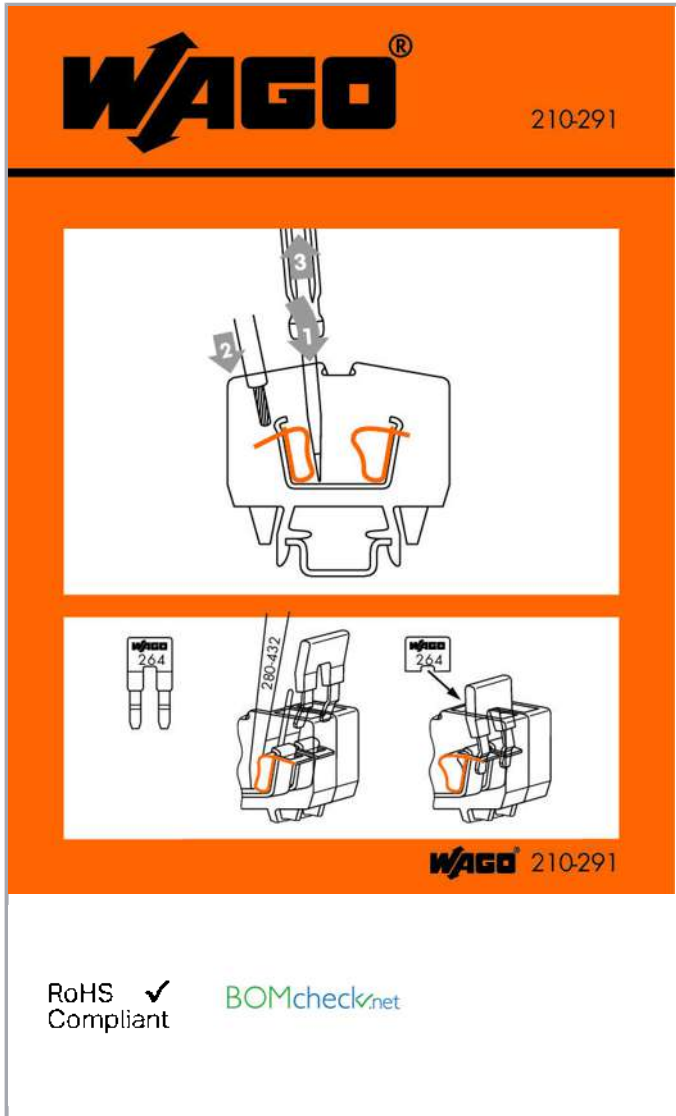

Data sheet | Item number: 210-291

Stickers for operating instructions; for front-entry, miniature rail-mounted terminal blocks; 264 Series

www.wago.com/210-291

Data

Material Data

Weight

0.9g

Subject to changes. Please also observe the further product documentation!