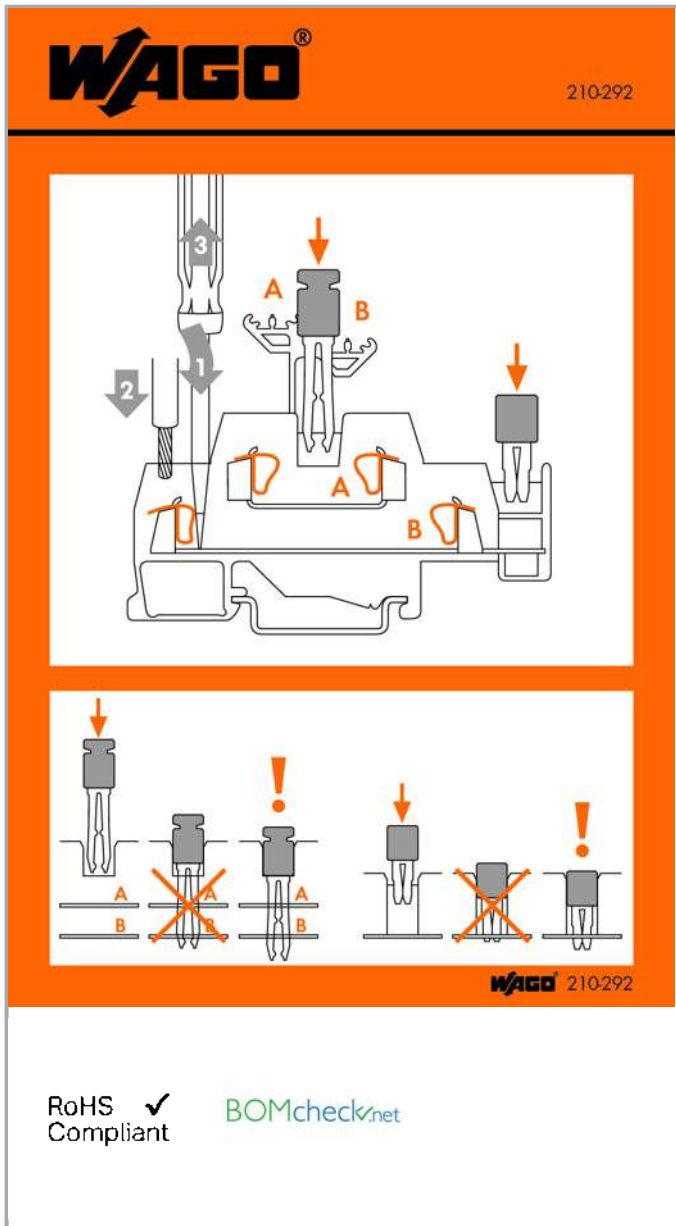

Data sheet | Item number: 210-292

Stickers for operating instructions; for double- and triple-deck terminal blocks; 280 and 281 Series

www.wago.com/210-292

RoHS Compliant

[BOMcheck.net](https://www.bomcheck.net)

Data

Material Data

Weight

1.8g

Subject to changes. Please also observe the further product documentation!

WAGO Kontakttechnik GmbH & Co. KG

Hansastr. 27

32423 Minden