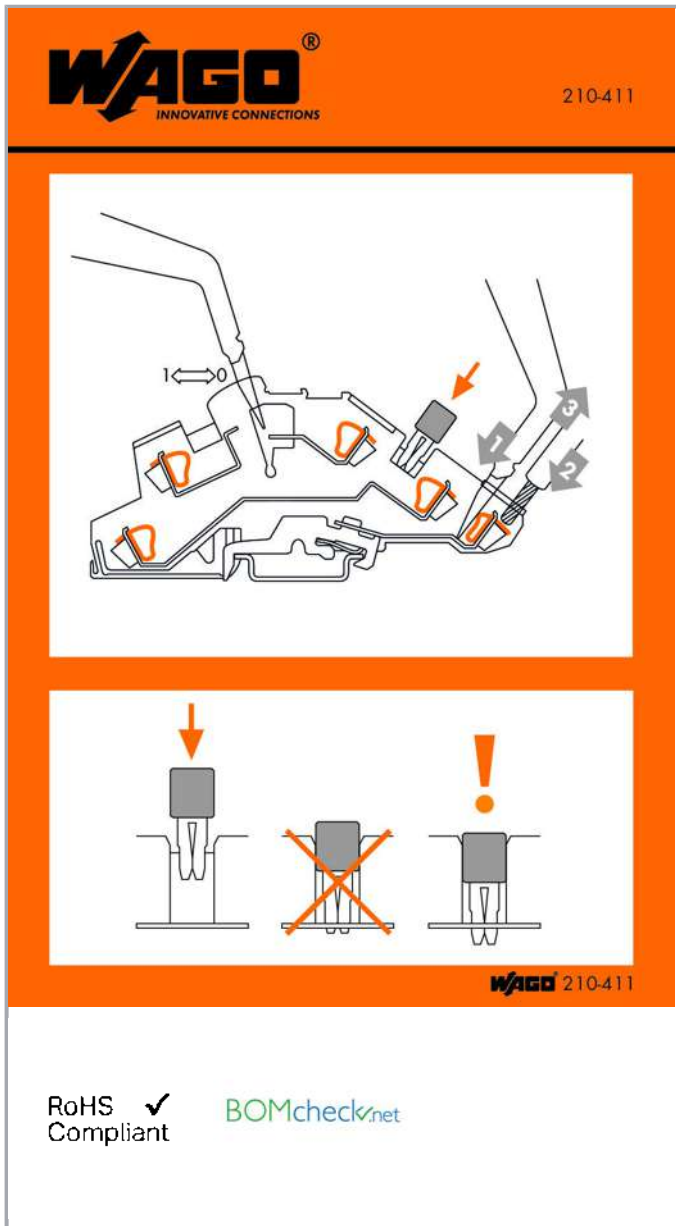

Data sheet | Item number: 210-411

Stickers for operating instructions; for TOPJOB® disconnect terminal blocks; 776 Series

[www.wago.com/210-411](http://www.wago.com/210-411)