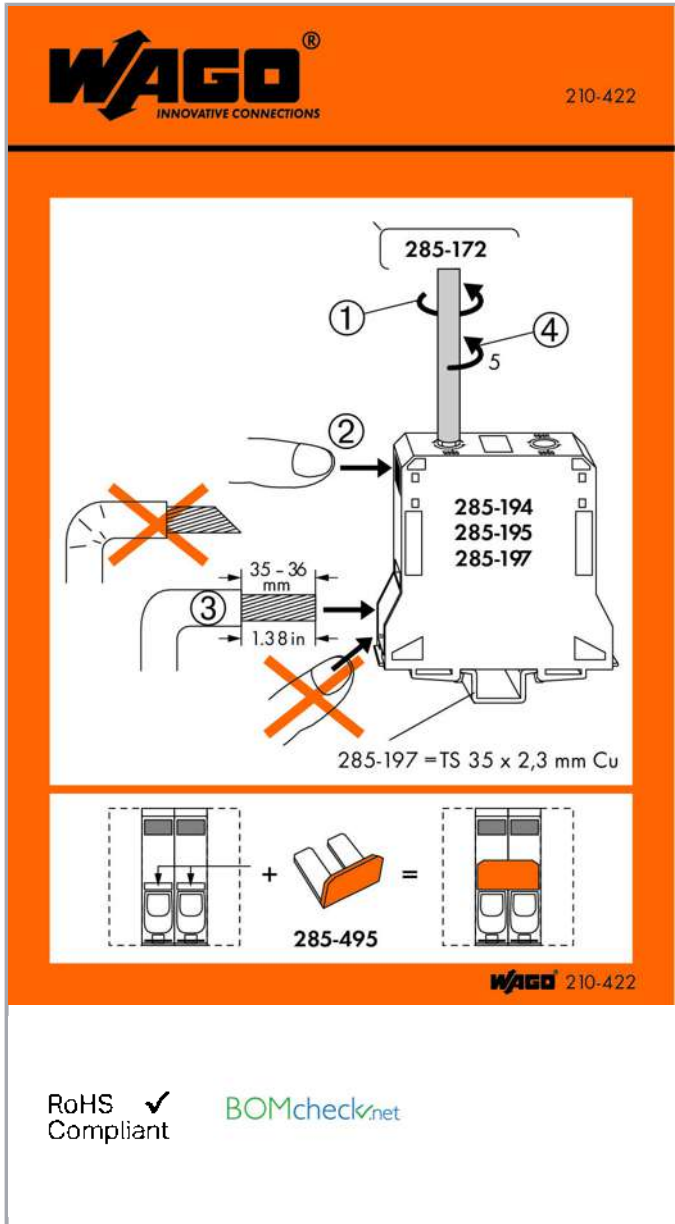

Data sheet | Item number: 210-422

Stickers for operating instructions; for high-current terminal blocks; 285 Series

[www.wago.com/210-422](http://www.wago.com/210-422)