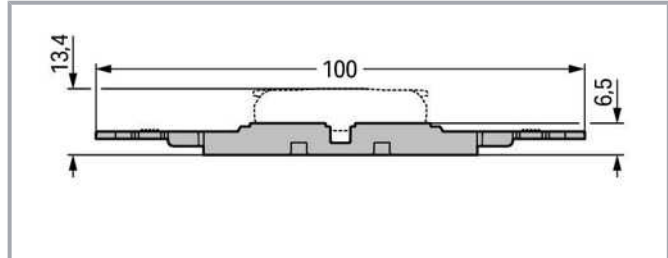

Data sheet | Item number: 221-2504 **NEW**

Mounting carrier with strain relief; 4-way; for inline splicing connector with lever; for screw mounting; gray

www.wago.com/221-2504

Subject to changes. Please also observe the further product documentation!

Data

Physical data

Width	38.8 mm / 1.528 inch
Height from the surface	6.5 mm / 0.256 inch
Depth	100 mm / 3.937 inch

Material data

Color	gray
Weight	7.8 g

Commercial data

Packaging type	BOX
Country of origin	CN
GTIN	4055144066647
Customs tariff number	3926909985

Do you have any questions about our products?
We are always happy to take your call at {0}.

 Marking strips; as a DIN A4 sheet; Strip width 5 mm; Strip length 182 mm; plain; Self-adhesive; white www.wago.com/210-334