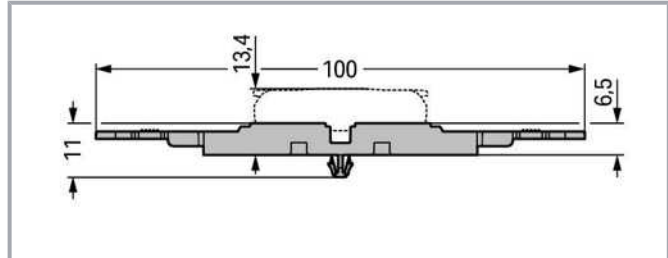

Data sheet | Item number: 221-2514 **NEW**

Mounting carrier with strain relief; 4-way; for inline splicing connector with lever; with snap-in mounting foot; gray

www.wago.com/221-2514

Subject to changes. Please also observe the further product documentation!

Data

Physical data

Width	38.8 mm / 1.528 inch
Height from the surface	6.5 mm / 0.256 inch
Depth	100 mm / 3.937 inch

Material data

Color	gray
Weight	7.8 g

Commercial data

Packaging type	BOX
Country of origin	CN
GTIN	4055144066579
Customs tariff number	39269097900

Do you have any questions about our products?
We are always happy to take your call at {0}.

	Fixing screw; for 209-120 mounting carrier	www.wago.com/209-119
	Item no.: 209-120	
	Mounting foot; can be snapped on terminal blocks with snap-in mounting foot; for mounting on relay-modules; 6.4 mm wide; gray	www.wago.com/209-120
	Item no.: 209-123	
	Mounting foot with screw; can be screwed on terminal blocks with fixing flange; 6.4 mm wide; gray	www.wago.com/209-123
Marking accessories		
	Item no.: 210-334 Marking strips; as a DIN A4 sheet; Strip width 5 mm; Strip length 182 mm; plain; Self-adhesive; white	www.wago.com/210-334