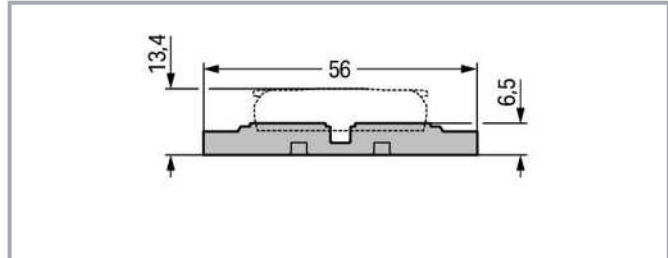

Data sheet | Item number: 221-2521 **NEW**

Mounting carrier; 1-way; for inline splicing connector with lever; for screw mounting; gray

www.wago.com/221-2521

Subject to changes. Please also observe the further product documentation!

Data

Physical data

Width	11.8 mm / 0.465 inch
Height from the surface	6.5 mm / 0.256 inch
Depth	56 mm / 2.205 inch

Material data

Color	gray
Weight	1.6 g

Commercial data

Packaging type	BOX
Country of origin	CN
GTIN	4055144066784
Customs tariff number	3926909985

Do you have any questions about our products?
We are always happy to take your call at {0}.

 Marking strips; as a DIN A4 sheet; Strip width 5 mm; Strip length 182 mm; plain; Self-adhesive; white www.wago.com/210-334