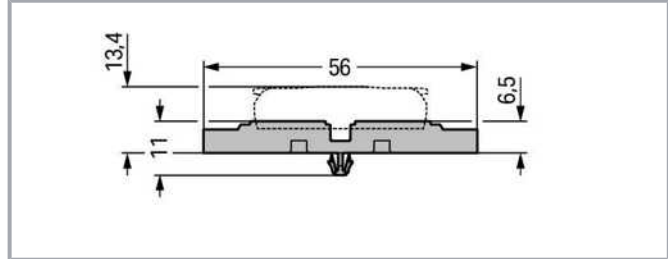

Data sheet | Item number: 221-2534 **NEW**

Mounting carrier; 4-way; for inline splicing connector with lever; with snap-in mounting foot; gray

www.wago.com/221-2534

Subject to changes. Please also observe the further product documentation!

Data

Physical data

Width	38.8 mm / 1.528 inch
Height from the surface	6.5 mm / 0.256 inch
Depth	56 mm / 2.205 inch

Material data

Color	gray
Weight	5.8 g

Commercial data

Packaging type	BOX
Country of origin	CN
GTIN	4055144066814
Customs tariff number	3926909985