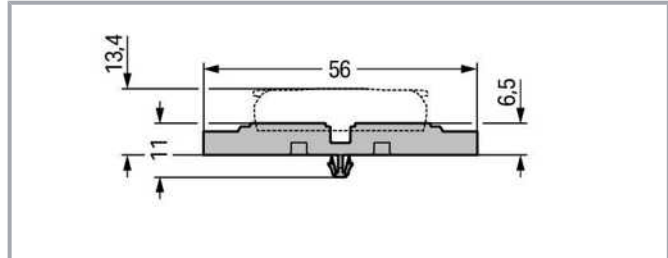

Data sheet | Item number: 221-2535 **NEW**

Mounting carrier; 5-way; for inline splicing connector with lever; with snap-in mounting foot; gray

www.wago.com/221-2535

Subject to changes. Please also observe the further product documentation!

Data

Physical data

Width	47.8 mm / 1.882 inch
Height from the surface	6.5 mm / 0.256 inch
Depth	56 mm / 2.205 inch

Material data

Color	gray
Fire load	0.217 MJ
Weight	7.2 g

Commercial data

Packaging type	BOX
Country of origin	CN
GTIN	4055144066913
Customs tariff number	3926909985

Do you have any questions about our products?
We are always happy to take your call at {0}.

	Item no.: 210-334 Marking strips; as a DIN A4 sheet; Strip width 5 mm; Strip length 182 mm; plain; Self-adhesive; white	www.wago.com/210-334
assembling		
	Item no.: 209-119 Fixing screw; for 209-120 mounting carrier	www.wago.com/209-119
	Item no.: 209-120 Mounting foot; can be snapped on terminal blocks with snap-in mounting foot; for mounting on relay-modules; 6.4 mm wide; gray	www.wago.com/209-120
	Item no.: 209-123 Mounting foot with screw; can be screwed on terminal blocks with fixing flange; 6.4 mm wide; gray	www.wago.com/209-123