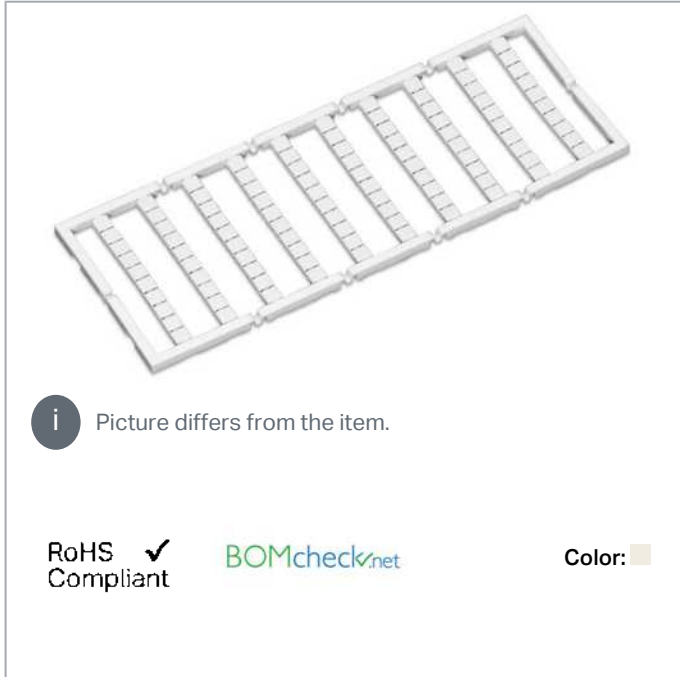

## Data sheet | Item number: 247-507

Mini-WSB marking card; as card; MARKED; - (100x); not stretchable;  
Horizontal marking; snap-on type; white

[www.wago.com/247-507](http://www.wago.com/247-507)

**i** Picture differs from the item.